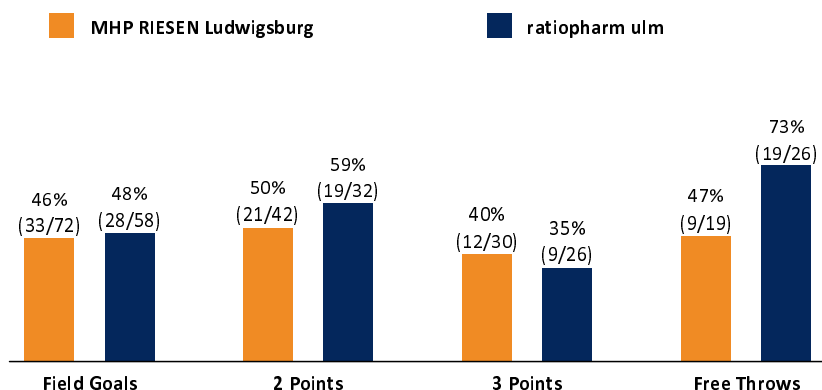

MHP RIESEN Ludwigsburg 87 : 84

ratiopharm ulm

Referee: LOTTERMOSER Robert
Umpires: KRÜPER Moritz / REY Danjana
Commissioner: EICHHORN Christian

Attendance: 4.000

Ludwigsburg, MHP Arena Ludwigsburg (4.129 Plätze), DI 27 DEZ 2022, 20:30, Game-ID: 27561

Scoreboard table showing Q1, Q2, Q3, Q4 scores for LUD and ULM.

LUD - MHP RIESEN Ludwigsburg (Coach: KING Josh)

Main player statistics table for MHP RIESEN Ludwigsburg including columns for No., Name, Min, PTS, 2 Points, 3 Points, Field Goals, Free Throws, and various rebound/steal metrics.

ULM - ratiopharm ulm (Coach: GAVEL Anton)

Main player statistics table for ratiopharm ulm including columns for No., Name, Min, PTS, 2 Points, 3 Points, Field Goals, Free Throws, and various rebound/steal metrics.

Summary statistics table comparing LUD and ULM across various metrics like Rebounds, Assists, Fouls, and Turnovers.

EASYCREDIT-BBL.DE

Alle offiziellen Statistiken der easyCredit BBL, Daten, Rekorde uvm. gibt es auf easyCredit-BBL.de! Und für unterwegs: die neue offizielle Liga-App, kostenfrei für iOS und Android.

MAGENTASPORT.DE

Keinen Korb mehr verpassen - Alle Spiele der easyCredit Basketball Bundesliga und des MagentaSport BBL Pokals live auf MagentaSport.de

LEGEND: Min Minutes Played, DR Defensive Rebounds, AS Assists, BS Blocked Shots, PF Fouls, +/- Plus-Minus-Rating, DNP Did Not Play, OR Offensive Rebounds, ST Steals, SB Shots Blocked, FD Fouls Drawn, * Starters, PTS Points, TR Total Rebounds, TO Turnovers, EFF Efficiency = ((PTS + TR + AS + ST + BS) - ((FGA - FGM) + (FTA - FTM) + TO))