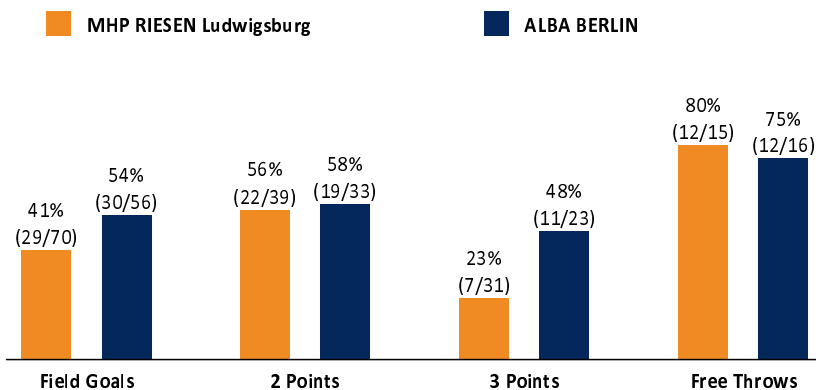

MHP RIESEN Ludwigsburg 77 : 83

ALBA BERLIN

Referee: REITER Moritz
Umpires: BARTH Benjamin / HACK Johannes
Commissioner: LAUPRECHT Claus-Arwed

Attendance: 4.000
Ludwigsburg, MHP Arena Ludwigsburg (4.129 Plätze), SO 19 MRZ 2023, 18:00, Game-ID: 27672

Scoreboard table showing Q1, Q2, Q3, Q4 scores for LUD and BER.

LUD - MHP RIESEN Ludwigsburg (Coach: KING Josh)

Main player statistics table for MHP RIESEN Ludwigsburg, including columns for No., Name, Min, PTS, 2 Points, 3 Points, Field Goals, Free Throws, and various rebound/assist/steal metrics.

BER - ALBA BERLIN (Coach: GONZALEZ Israel)

Main player statistics table for ALBA BERLIN, including columns for No., Name, Min, PTS, 2 Points, 3 Points, Field Goals, Free Throws, and various rebound/assist/steal metrics.

Summary table comparing MHP RIESEN Ludwigsburg and ALBA BERLIN on various team statistics like Rebounds, Assists, Fouls, etc.

EASYCREDIT-BBL.DE

Alle offiziellen Statistiken der easyCredit BBL, Daten, Rekorde uvm. gibt es auf easyCredit-BBL.de! Und für unterwegs: die neue offizielle Liga-App, kostenfrei für iOS und Android.

MAGENTASPORT.DE

Keinen Korb mehr verpassen - Alle Spiele der easyCredit Basketball Bundesliga und des MagentaSport BBL Pokals live auf MagentaSport.de

LEGEND
Min Minutes Played
DR Defensive Rebounds
AS Assists
BS Blocked Shots
PF Fouls
+/- Plus-Minus-Rating
DNP Did Not Play
OR Offensive Rebounds
ST Steals
SB Shots Blocked
FD Fouls Drawn
* Starters
PTS Points
TR Total Rebounds
TO Turnovers
EFF Efficiency = ((PTS + TR + AS + ST + BS) - ((FGA - FGM) + (FTA - FTM) + TO))