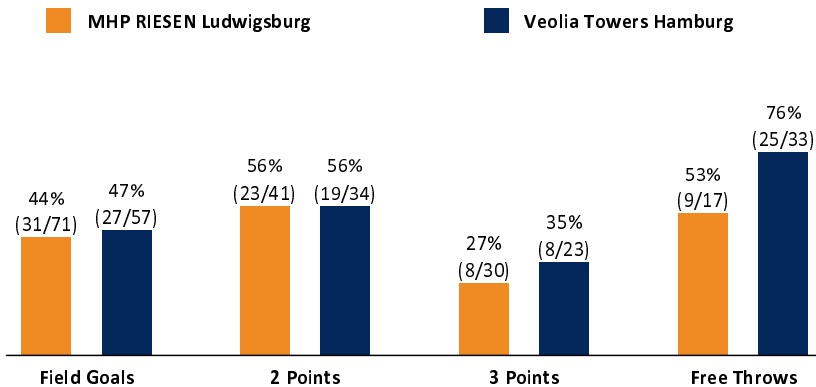

MHP RIESEN Ludwigsburg 79 : 87 Veolia Towers Hamburg

Referee: BITTNER Steve
 Umpires: BOHN Andreas / BRENDEL Nicolas
 Commissioner: MOLITOR Horst

Attendance: 3.472
 Ludwigsburg, MHPArena Ludwigsburg (4.129 Plätze), FR 29 SEP 2023, 20:00, Game-ID: 32772

LUD	HAM
14 / 22 / 36	11 / 28 / 39
11	18
22	21
20	22
9	14
5	3
38	34
18	19
11	4
7 (17:10)	10 (61:71)
10-0 (73:73)	10-0 (49:54)
Lead Changes: 12	
Times Tied: 9	

LEGEND
 Min Minutes Played DR Defensive Rebounds AS Assists BS Blocked Shots PF Fouls +/- Plus-Minus-Rating
 DNP Did Not Play OR Offensive Rebounds ST Steals SB Shots Blocked FD Fouls Drawn * Starters
 PTS Points TR Total Rebounds TO Turnovers EFF Efficiency = ((PTS + TR + AS + ST + BS) - ((FGA - FGM) + (FTA - FTM) + TO))