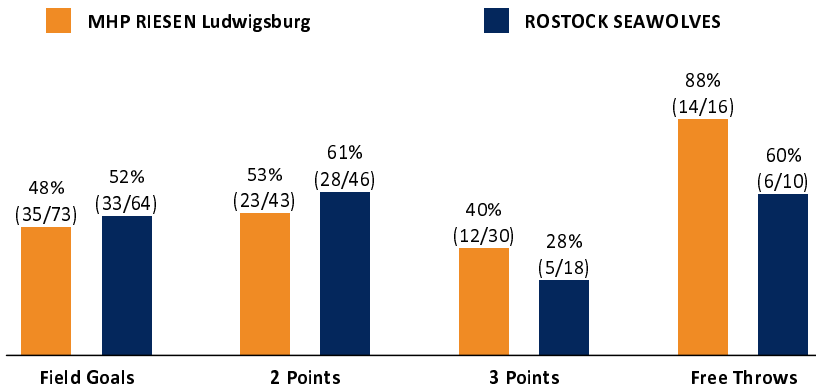

MHP RIESEN Ludwigsburg 96 : 77 ROSTOCK SEAWOLVES

Referee: FRITZ Clemens
 Umpires: STRAUBE Carsten / THEIS Christian
 Commissioner: GINSCHEL Winfried

Attendance: 3.671
 Ludwigsburg, MHPArena Ludwigsburg (4.129 Plätze), SO 5 NOV 2023, 18:30, Game-ID: 33233

HRO - ROSTOCK SEAWOLVES (Coach: HELD Christian)

No.	Name	Min	PTS	2 Points	3 Points	Field Goals	Free Throws	OR	DR	TR	AS	ST	TO	BS	SB	PF	FD	EFF	+/-	
2	NELSON Tyler	20:57	10	2/3 (67%)	2/6 (33%)	4/9 (44%)		1	2	3	4		2			1		10	-15	
*5	CARTER Chris	16:20	5	1/2 (50%)	0/1 (0%)	1/3 (33%)	3/4 (75%)		2	2	1		1			1	3	4	-16	
10	CLARK Wes	23:40	11	4/6 (67%)	1/4 (25%)	5/10 (50%)			4	4	4	1	1			1		14	-3	
*11	GOODWIN Chevez	23:36	12	6/8 (75%)		6/8 (75%)	0/1 (0%)	2		2		1	3		1	1	3	9	-15	
13	LOCKETT Eric	23:18	10	5/9 (56%)	0/1 (0%)	5/10 (50%)			6	6	3	1	1	1		4	1	15	-15	
*15	AMAIZE Robin	17:57	5	1/3 (33%)	1/2 (50%)	2/5 (40%)			2	2	1	2	3	1		2	1	5	-2	
17	KOLO Yasin	12:06	4	2/3 (67%)		2/3 (67%)			3	3								6	-1	
19	THEIS Sid-Marlon	16:55	6	3/4 (75%)		3/4 (75%)	0/1 (0%)	1	1	2		1				3	2	7	-5	
*20	BRADLEY Matt	11:47	7	2/4 (50%)	1/2 (50%)	3/6 (50%)			1	1	2	1	1			2		7	-9	
*21	ALSTON JR. Derrick	27:23	5	1/3 (33%)	0/2 (0%)	1/5 (20%)	3/4 (75%)		1	1	1		4	1		1	3	-1	-17	
22	DREWS Oshane	6:01	2	1/1 (100%)		1/1 (100%)			1	1	1		1					3	3	
Team / Coach								1		1			2					-1		
Totals			200:00	77	28/46 (61%)	5/18 (28%)	33/64 (52%)	6/10 (60%)	5	23	28	17	7	19	3	1	16	13	78	-19