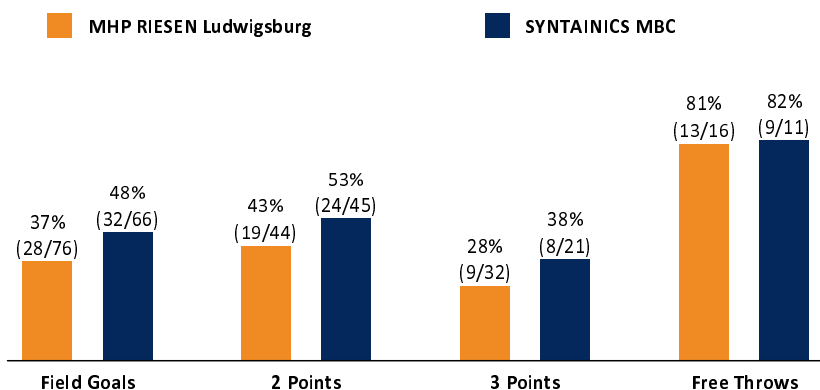

MHP RIESEN Ludwigsburg 78 : 81

SYNTAINICS MBC

Referee: MADINGER Christof
Umpires: THEIS Christian / ROTTER Nicolas
Commissioner: BENDER Ute

Attendance: 4.000
Ludwigsburg, MHPArena Ludwigsburg (4.129 Plätze), SO 17 DEZ 2023, 18:30, Game-ID: 33277

Scoreboard table showing Q1, Q2, Q3, Q4 scores for LUD and MBC.

LUD - MHP RIESEN Ludwigsburg (Coach: KING Josh)

Main player statistics table for LUD, including columns for No., Name, Min, PTS, 2 Points, 3 Points, Field Goals, Free Throws, OR, DR, TR, AS, ST, TO, BS, SB, PF, FD, EFF, +/-.

MBC - SYNTAINICS MBC (Coach: KRUNIC Predrag)

Main player statistics table for MBC, including columns for No., Name, Min, PTS, 2 Points, 3 Points, Field Goals, Free Throws, OR, DR, TR, AS, ST, TO, BS, SB, PF, FD, EFF, +/-.

Summary table comparing LUD and MBC on various metrics like Rebounds, Assists, Fouls, Turnovers, Steals, Points in the Paint, etc.

LEGEND
Min Minutes Played
DNP Did Not Play
PTS Points
DR Defensive Rebounds
OR Offensive Rebounds
TR Total Rebounds
AS Assists
ST Steals
TO Turnovers
BS Blocked Shots
SB Shots Blocked
EFF Efficiency = ((PTS + TR + AS + ST + BS) - ((FGA - FGM) + (FTA - FTM) + TO))
PF Fouls
FD Fouls Drawn
+/- Plus-Minus-Rating
* Starters