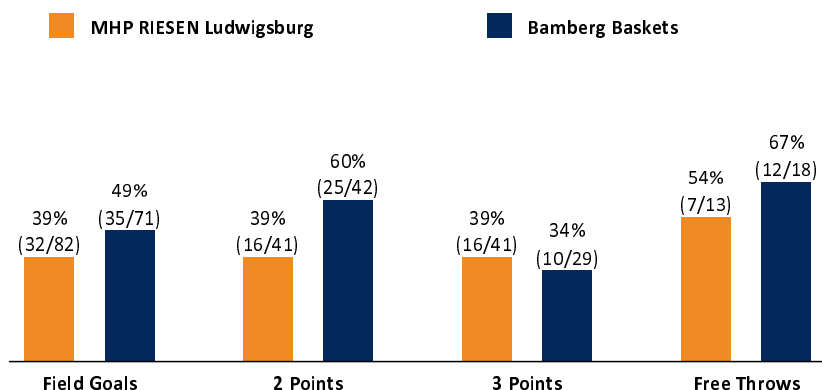

MHP RIESEN Ludwigsburg 87 : 92

Bamberg Baskets

Referee: CICI Gentian
Umpires: BARTH Benjamin / REY Danjana
Commissioner: BENDER Ute

Attendance: 4.200
Ludwigsburg, MHPArena Ludwigsburg (4.129 Plätze), SA 9 MRZ 2024, 20:00, Game-ID: 33382

Scoreboard table showing Q1, Q2, Q3, Q4 scores for LUD and BAM.

LUD - MHP RIESEN Ludwigsburg (Coach: KING Josh)

Main player statistics table for LUD, including columns for No., Name, Min, PTS, 2 Points, 3 Points, Field Goals, Free Throws, OR, DR, TR, AS, ST, TO, BS, SB, PF, FD, EFF, +/-.

BAM - Bamberg Baskets (Coach: WOLTMANN Arne)

Main player statistics table for BAM, including columns for No., Name, Min, PTS, 2 Points, 3 Points, Field Goals, Free Throws, OR, DR, TR, AS, ST, TO, BS, SB, PF, FD, EFF, +/-.

Summary table comparing LUD and BAM across various categories like Rebounds, Assists, Fouls, Turnovers, Steals, Points in the Paint, etc.

LEGEND
Min Minutes Played
DNP Did Not Play
PTS Points
DR Defensive Rebounds
OR Offensive Rebounds
TR Total Rebounds
AS Assists
ST Steals
TO Turnovers
BS Blocked Shots
SB Shots Blocked
PF Fouls
FD Fouls Drawn
+/- Plus-Minus-Rating
* Starters
EFF Efficiency = ((PTS + TR + AS + ST + BS) - ((FGA - FGM) + (FTA - FTM) + TO))