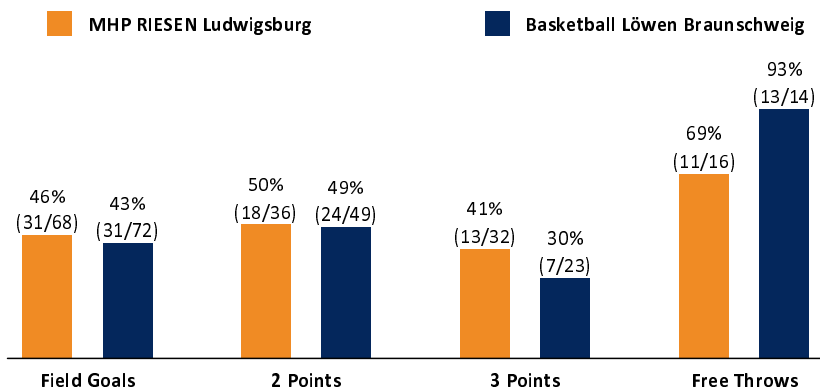

MHP RIESEN Ludwigsburg 86 : 82

Basketball Löwen Braunschweig

Referee: FRITZ Clemens
Umpires: HACK Johannes / BRENDEL Nicolas
Commissioner: LAUPRECHT Claus-Arwed

Attendance: 3.902
Ludwigsburg, MHPArena Ludwigsburg (4.129 Plätze), FR 15 MRZ 2024, 20:00, Game-ID: 33390

Summary table showing scores for LUD and BRA across quarters Q1, Q2, Q3, and Q4.

LUD - MHP RIESEN Ludwigsburg (Coach: KING Josh)

Main player statistics table for LUD, including columns for No., Name, Min, PTS, 2 Points, 3 Points, Field Goals, Free Throws, OR, DR, TR, AS, ST, TO, BS, SB, PF, FD, EFF, +/-.

Summary table comparing LUD and BRA on various metrics: Rebounds, Assists, Fouls, Turnovers, Steals, Points in the Paint, Second Chance Points, Fast Break Points, Biggest Lead, Biggest Scoring Run, Lead Changes, and Times Tied.