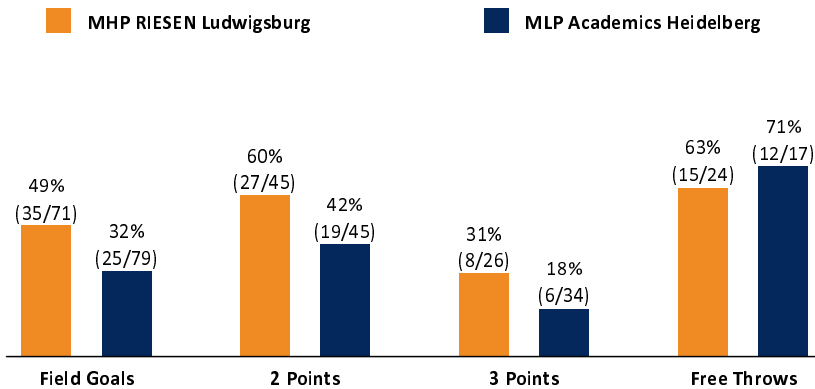

HDB - MLP Academics Heidelberg (Coach: FREYER Ingo)

No.	Name	Min	PTS	2 Points	3 Points	Field Goals	Free Throws	OR	DR	TR	AS	ST	TO	BS	SB	PF	FD	EFF	+/-
*1	WHALEY Isaiah	25:06	5	2/9 (22%)	0/3 (0%)	2/12 (17%)	1/2 (50%)	2	9	11		2	1			3	2	6	-15
2	WÜRZNER Niklas	18:33	6	3/6 (50%)	0/1 (0%)	3/7 (43%)	0/1 (0%)	1	2	3	1	1			1	3	3	6	-5
*4	CHILDS Elijah	31:01	23	4/10 (40%)	2/4 (50%)	6/14 (43%)	9/11 (82%)	2	6	8	1		2	1		2	8	21	-13
6	LASISI Elias	22:05	7	2/4 (50%)	1/5 (20%)	3/9 (33%)			1	1	2	1			1	1	5	-8	
7	RIETSCH Evan	DNP																	
8	SCHALLY Samuel	DNP																	
9	ZIPSER Paul	5:06	0					1		1								1	2
*11	VARGAS Akeem	12:24	2	1/1 (100%)	0/2 (0%)	1/3 (33%)					1					1		1	-23
15	KEßEN Marcel	18:47	4	0/3 (0%)	1/4 (25%)	1/7 (14%)	1/2 (50%)	3	4	7	1	1	2			4	2	4	-24
*25	JAWORSKI Justin	33:21	19	6/9 (67%)	2/8 (25%)	8/17 (47%)	1/1 (100%)		2	2	2	1	4		1	2	1	11	-17
*30	CARROLL Jeffrey	19:36	0	0/1 (0%)	0/4 (0%)	0/5 (0%)		1	1	2	1	1	2			5	1	-3	-9
44	HUNDT Bennet	14:01	2	1/2 (50%)	0/3 (0%)	1/5 (20%)		2	2	2			3		1	2	1	-3	-13
Team / Coach								4	4	8						8			
Totals		200:00	68	19/45 (42%)	6/34 (18%)	25/79 (32%)	12/17 (71%)	16	29	45	9	7	14	1	4	22	19	57	-25

LUD	HDB
11 / 40 / 52	16 / 29 / 45
Rebounds OR/DR/TR	Assists
19	9
19	Fouls
22	Fouls Drawn
16	Turnovers
10	Steals
44	Points in the Paint
19	Second Chance Points
14	Fast Break Points
29 (91:62)	Biggest Lead
12-0 (91:62)	Biggest Scoring Run
Lead Changes: 0	7-0 (57:47)
Times Tied: 0	

LEGEND
Min Minutes Played   DR Defensive Rebounds   AS Assists   BS Blocked Shots   PF Fouls   +/- Plus-Minus-Rating
DNP Did Not Play   OR Offensive Rebounds   ST Steals   SB Shots Blocked   FD Fouls Drawn   * Starters
PTS Points   TR Total Rebounds   TO Turnovers   EFF Efficiency = ((PTS + TR + AS + ST + BS) - ((FGA - FGM) + (FTA - FTM) + TO))