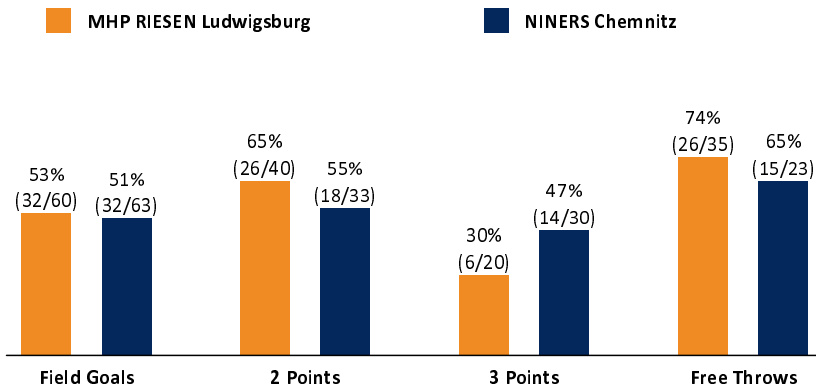

MHP RIESEN Ludwigsburg 96 : 93

NINERS Chemnitz

Referee: STRAUBE Carsten
Umpires: ARIK Tamer / REITER Moritz
Commissioner: BENDER Ute

Attendance: 3.504

Ludwigsburg, MHPArena Ludwigsburg (4.129 Plätze), SA 27 APR 2024, 18:30, Game-ID: 33445

Scoreboard table showing Q1, Q2, Q3, Q4 scores for LUD and CHE.

LUD - MHP RIESEN Ludwigsburg (Coach: KING Josh)

Main player statistics table for MHP RIESEN Ludwigsburg, including columns for No., Name, Min, PTS, 2 Points, 3 Points, Field Goals, Free Throws, and various rebound and foul statistics.

CHE - NINERS Chemnitz (Coach: PASTORE Rodrigo)

Main player statistics table for NINERS Chemnitz, including columns for No., Name, Min, PTS, 2 Points, 3 Points, Field Goals, Free Throws, and various rebound and foul statistics.

Summary table comparing LUD and CHE across various categories: Rebounds, Assists, Fouls, Fouls Drawn, Turnovers, Steals, Points in the Paint, Second Chance Points, Fast Break Points, Biggest Lead, Biggest Scoring Run, Lead Changes, and Times Tied.

LEGEND
Min Minutes Played
DNP Did Not Play
PTS Points
DR Defensive Rebounds
OR Offensive Rebounds
TR Total Rebounds
AS Assists
ST Steals
TO Turnovers
BS Blocked Shots
SB Shots Blocked
EFF Efficiency = ((PTS + TR + AS + ST + BS) - ((FGA - FGM) + (FTA - FTM) + TO))
PF Fouls
FD Fouls Drawn
+/- Plus-Minus-Rating
* Starters