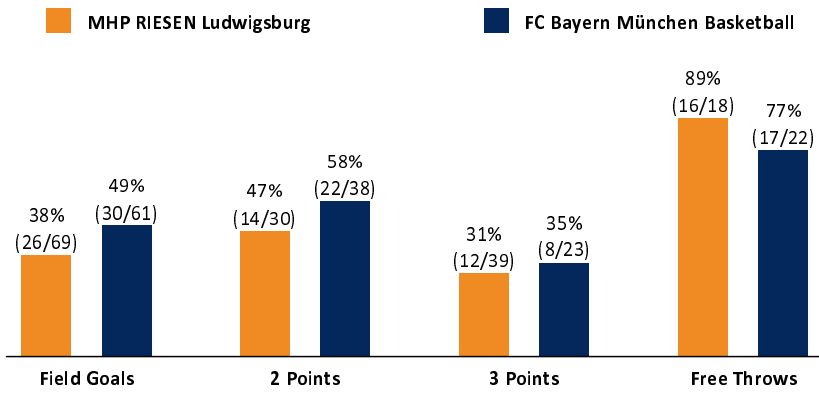

FCB - FC Bayern München Basketball (Coach: LASO Pablo)

No.	Name	Min	PTS	2 Points	3 Points	Field Goals	Free Throws	OR	DR	TR	AS	ST	TO	BS	SB	PF	FD	EFF	+/-	
0	WEILER-BABB Nick	15:34	3	0/1 (0%)	1/3 (33%)	1/4 (25%)		1	2	3	4	1				2		8	13	
1	FRANCISCO Sylvain	12:00	9	2/4 (50%)	1/2 (50%)	3/6 (50%)	2/2 (100%)	1		1	2		2			1	1	7	-5	
*3	EDWARDS Carsen	17:05	5	1/3 (33%)	1/4 (25%)	2/7 (29%)			2	2	2							4	6	
7	GIFFEY Niels	13:00	5	1/1 (100%)	1/2 (50%)	2/3 (67%)			2	2	1		1			1	1	6	6	
9	BONGA Isaac	18:26	9	2/5 (40%)	1/1 (100%)	3/6 (50%)	2/2 (100%)	1	3	4			2			3	3	8	1	
*10	BOLMARO Leandro	18:55	5	0/2 (0%)	1/2 (50%)	1/4 (25%)	2/4 (50%)		2	2	3	1					3	6	-1	
*11	LUCIC Vladimir	26:57	10	3/5 (60%)	1/2 (50%)	4/7 (57%)	1/1 (100%)		6	6	2		1			3	5	14	2	
13	OBST Andreas	15:37	1	0/1 (0%)	0/2 (0%)	0/3 (0%)	1/2 (50%)				3		1			2	1	-1	-4	
*14	IBAKA Serge	27:27	20	6/7 (86%)	1/3 (33%)	7/10 (70%)	5/6 (83%)	2	2	4	2	1	1	2			5	24	-4	
17	WIMBERG Niklas	DNP																		
20	HARRIS Elias	10:03	5	1/1 (100%)		1/1 (100%)	3/4 (75%)			5	5	1			2	3	2	12	8	
*31	BOOKER Devin	24:56	13	6/8 (75%)	0/2 (0%)	6/10 (60%)	1/1 (100%)	1	6	7			1			2	2	15	3	
Team / Coach								1	1	2							2			
Totals			200:00	85	22/38 (58%)	8/23 (35%)	30/61 (49%)	17/22 (77%)	7	31	38	20	3	9	4		17	23	105	5

LUD	FCB
12 / 26 / 38	7 / 31 / 38
13	20
23	17
16	23
7	9
2	3
22	34
8	11
9	
3 (6:3)	11 (16:27)
9-0 (28:30)	8-0 (16:27)
	6
	3