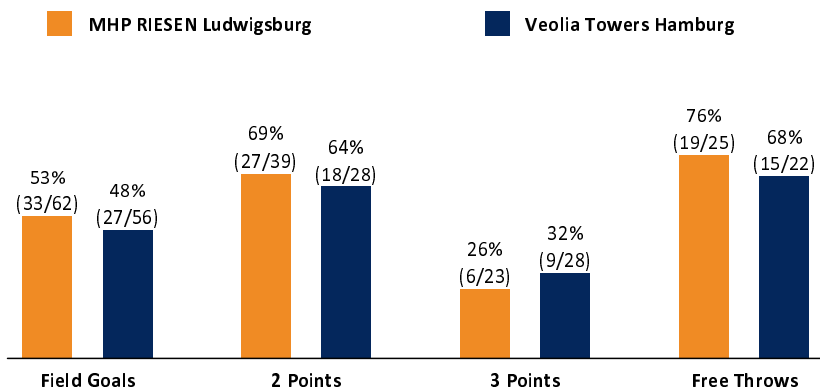

HAM - Veolia Towers Hamburg (Coach: BARLOSCHKY Benka)

No.	Name	Min	PTS	2 Points	3 Points	Field Goals	Free Throws	OR	DR	TR	AS	ST	TO	BS	SB	PF	FD	EFF	+/-	
1	KRAUSE Niklas	DNP																		
5	BRAUNER Nico	9:04	2	1/1 (100%)		1/1 (100%)										1		2	8	
6	MÖLLER Leif	DNP																		
*7	MEISNER Lukas	20:29	0	0/2 (0%)	0/4 (0%)	0/6 (0%)		1	2	3	3		4			3		-4	-8	
8	IVEY Brae	26:43	14	5/6 (83%)	1/3 (33%)	6/9 (67%)	1/2 (50%)	1	2	3	1	1	2		1	4	3	13	-1	
*10	DZIEWA Aleksander	12:11	3	0/1 (0%)		0/1 (0%)	3/6 (50%)		1	1	1						4	1	-11	
*11	CHRISTMAS William	35:38	14	4/7 (57%)	1/3 (33%)	5/10 (50%)	3/4 (75%)		3	3	3	1	2	1	1	3	3	14	-11	
12	HINRICHS Seth	19:56	4	2/2 (100%)	0/4 (0%)	2/6 (33%)		1	2	3		1				4		4	1	
*13	KING Vincent	24:52	2	1/4 (25%)	0/3 (0%)	1/7 (14%)		2	2	4		1	6		1	2	3	-5	-21	
18	WOHLFARTH-BOTTERMANN Jonas	19:14	5	1/1 (100%)		1/1 (100%)	3/4 (75%)	2	4	6	1					3	2	11	-8	
*42	DURHAM Aljami	31:53	34	4/4 (100%)	7/11 (64%)	11/15 (73%)	5/6 (83%)	1	2	3	1	1	4			4	5	30	-14	
Team / Coach								3		3							3			
Totals			200:00	78	18/28 (64%)	9/28 (32%)	27/56 (48%)	15/22 (68%)	11	18	29	10	5	18	1	3	24	20	69	-13

LUD	HAM
13 / 19 / 32	11 / 18 / 29
14	10
20	24
23	20
11	18
6	5
50	30
11	14
9	5
23 (81:58)	4 (0:4)
8-0 (66:45)	8-0 (45:37)
Lead Changes: 1	
Times Tied: 1	

LEGEND
Min Minutes Played   DR Defensive Rebounds   AS Assists   BS Blocked Shots   PF Fouls   +/- Plus-Minus-Rating
DNP Did Not Play   OR Offensive Rebounds   ST Steals   SB Shots Blocked   FD Fouls Drawn   * Starters
PTS Points   TR Total Rebounds   TO Turnovers   EFF Efficiency = ((PTS + TR + AS + ST + BS) - ((FGA - FGM) + (FTA - FTM) + TO))