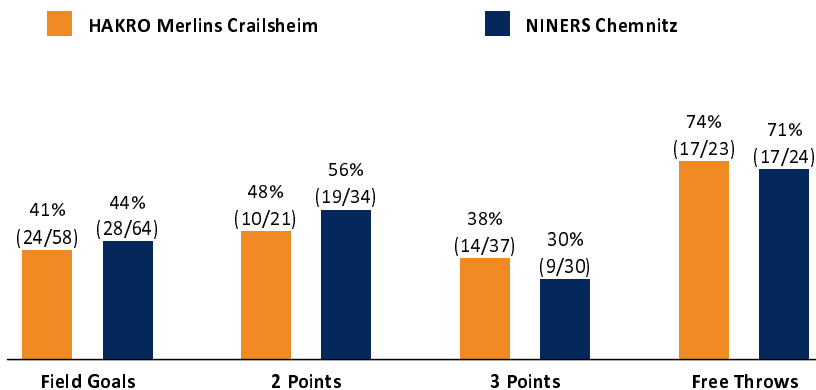

HAKRO Merlins Crailsheim 79 : 82

NINERS Chemnitz

Referee: STREIT Enrico
Umpires: THEIS Christian / PAWLIK Aleksandra
Commissioner: MOLITOR Horst

Attendance: 2.050
Ilshofen, Arena Hohenlohe (3.000 Plätze), SO 5 FEB 2023, 20:30, Game-ID: 27630

Summary table showing quarter scores (Q1-Q4) for CRA and CHE.

CRA - HAKRO Merlins Crailsheim (Coach: MARKOVIC Nikola)

Main player statistics table for CRA, including columns for No., Name, Min, PTS, 2 Points, 3 Points, Field Goals, Free Throws, and various rebound/assist metrics.

CHE - NINERS Chemnitz (Coach: PASTORE Rodrigo)

Main player statistics table for CHE, including columns for No., Name, Min, PTS, 2 Points, 3 Points, Field Goals, Free Throws, and various rebound/assist metrics.

Summary table comparing CRA and CHE on various metrics like Rebounds, Assists, Fouls, Turnovers, Steals, Points in the Paint, Second Chance Points, Fast Break Points, Biggest Lead, Biggest Scoring Run, Lead Changes, and Times Tied.

EASYCREDIT-BBL.DE

Alle offiziellen Statistiken der easyCredit BBL, Daten, Rekorde uvm. gibt es auf easyCredit-BBL.de! Und für unterwegs: die neue offizielle Liga-App, kostenfrei für iOS und Android.

MAGENTASPORT.DE

Keinen Korb mehr verpassen - Alle Spiele der easyCredit Basketball Bundesliga und des MagentaSport BBL Pokals live auf MagentaSport.de

LEGEND
Min Minutes Played
DNP Did Not Play
PTS Points
DR Defensive Rebounds
OR Offensive Rebounds
TR Total Rebounds
AS Assists
ST Steals
TO Turnovers
BS Blocked Shots
SB Shots Blocked
EFF Efficiency = ((PTS + TR + AS + ST + BS) - ((FGA - FGM) + (FTA - FTM) + TO))
PF Fouls
FD Fouls Drawn
+/- Plus-Minus-Rating
* Starters