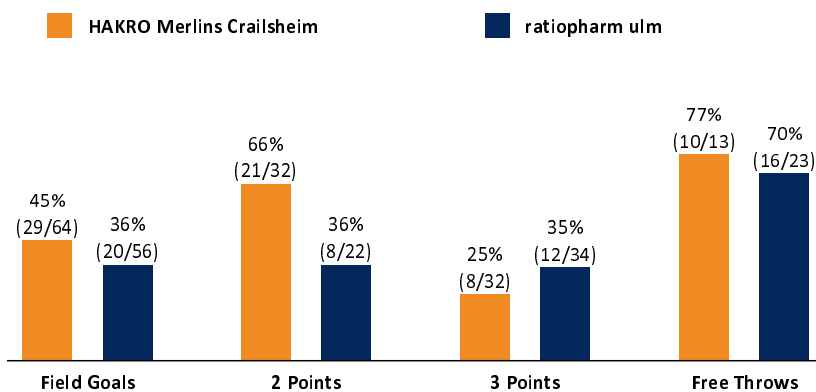

HAKRO Merlins Crailsheim 76 : 68

ratiopharm ulm

Referee: LOTTERMOSER Robert
Umpires: KRAUSE Oliver / BOHN Nicolai
Commissioner: EICHHORN Christian

Attendance: 2.561
Ishofen, Arena Hohenlohe (3.000 Plätze), SA 18 MRZ 2023, 20:30, Game-ID: 27675

Scoreboard summary table showing Q1, Q2, Q3, Q4 scores for CRA and ULM.

CRA - HAKRO Merlins Crailsheim (Coach: MARKOVIC Nikola)

Main player statistics table for CRA, including columns for No., Name, Min, PTS, 2 Points, 3 Points, Field Goals, Free Throws, and various advanced stats.

ULM - ratiopharm ulm (Coach: GAVEL Anton)

Main player statistics table for ULM, including columns for No., Name, Min, PTS, 2 Points, 3 Points, Field Goals, Free Throws, and various advanced stats.

Summary table comparing CRA and ULM across various categories like Rebounds, Assists, Fouls, etc.

EASYCREDIT-BBL.DE

Alle offiziellen Statistiken der easyCredit BBL, Daten, Rekorde uvm. gibt es auf easyCredit-BBL.de! Und für unterwegs: die neue offizielle Liga-App, kostenfrei für iOS und Android.

MAGENTASPORT.DE

Keinen Korb mehr verpassen - Alle Spiele der easyCredit Basketball Bundesliga und des MagentaSport BBL Pokals live auf MagentaSport.de

LEGEND: Min Minutes Played, DR Defensive Rebounds, AS Assists, BS Blocked Shots, PF Fouls, +/- Plus-Minus-Rating, DNP Did Not Play, OR Offensive Rebounds, ST Steals, SB Shots Blocked, * Starters, PTS Points, TR Total Rebounds, TO Turnovers, EFF Efficiency = ((PTS + TR + AS + ST + BS) - ((FGA - FGM) + (FTA - FTM) + TO))