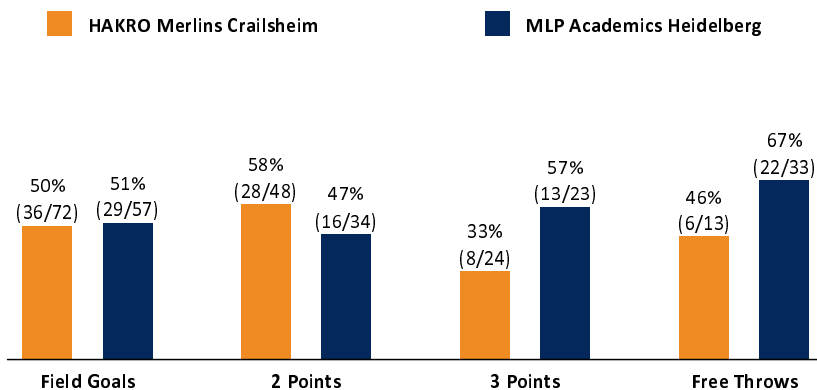

HDB - MLP Academics Heidelberg (Coach: IISALO Joonas)

No.	Name	Min	PTS	2 Points	3 Points	Field Goals	Free Throws	OR	DR	TR	AS	ST	TO	BS	SB	PF	FD	EFF	+/-	
0	COLEMAN Tim	14:23	17	2/3 (67%)	3/3 (100%)	5/6 (83%)	4/5 (80%)		1	1	1		4			4	5	13	7	
*1	WHALEY Isaiah	28:59	13	2/6 (33%)	2/2 (100%)	4/8 (50%)	3/5 (60%)	3	11	14	2	1		2		2	3	26	13	
2	WÜRZNER Niklas	5:53	4	1/2 (50%)		1/2 (50%)	2/4 (50%)						1			1	2	0	-10	
*6	LASISI Elias	30:53	10	1/2 (50%)	2/3 (67%)	3/5 (60%)	2/2 (100%)	1		1	3	1	3			1	1	10	14	
9	ZIPSER Paul	14:24	4		1/2 (50%)	1/2 (50%)	1/2 (50%)	1	2	3	1	1	2			2	2	5	-13	
*10	KESTELOOT Vincent	26:13	14	3/9 (33%)	1/2 (50%)	4/11 (36%)	5/6 (83%)	2	4	6	2		3		1	1	5	11	5	
11	VARGAS Akeem	9:23	0		0/1 (0%)	0/1 (0%)			2	2			1					0	-5	
15	KEßEN Marcel	1:53	0															0	-3	
*30	CARROLL Jeffrey	35:23	28	6/8 (75%)	4/7 (57%)	10/15 (67%)	4/5 (80%)		1	1	3	2		1		3	3	29	11	
*44	HUNDT Bennet	32:36	3	1/4 (25%)	0/3 (0%)	1/7 (14%)	1/4 (25%)		1	1	13	3	3		2	2	4	8	16	
Team / Coach								5	1	6							6			
Totals			200:00	93	16/34 (47%)	13/23 (57%)	29/57 (51%)	22/33 (67%)	12	23	35	25	8	17	3	3	16	25	108	7

CRA	HDB
16 / 24 / 40	Rebounds OR/DR/TR 12 / 23 / 35
20	Assists 25
25	Fouls 16
16	Fouls Drawn 25
14	Turnovers 17
11	Steals 8
48	Points in the Paint 26
19	Second Chance Points 12
8	Fast Break Points 6
7 (23:16)	Biggest Lead 9 (48:57)
6-0 (59:58)	Biggest Scoring Run 10-0 (26:29)
	Lead Changes: 14
	Times Tied: 10

LEGEND
Min Minutes Played   DR Defensive Rebounds   AS Assists   BS Blocked Shots   PF Fouls   +/- Plus-Minus-Rating
DNP Did Not Play   OR Offensive Rebounds   ST Steals   SB Shots Blocked   FD Fouls Drawn   * Starters
PTS Points   TR Total Rebounds   TO Turnovers   EFF Efficiency = ((PTS + TR + AS + ST + BS) - ((FGA - FGM) + (FTA - FTM) + TO))