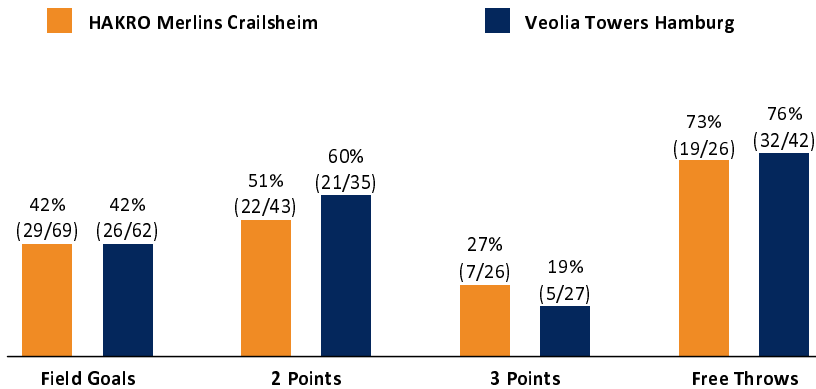

HAM - Veolia Towers Hamburg (Coach: BARLOSCHKY Benka)

No.	Name	Min	PTS	2 Points	3 Points	Field Goals	Free Throws	OR	DR	TR	AS	ST	TO	BS	SB	PF	FD	EFF	+/-	
1	KRAUSE Niklas	0:25	0															0	-2	
3	HUGHES Mark	19:28	12	0/2 (0%)	3/8 (38%)	3/10 (30%)	3/4 (75%)	2	3	5	2	2	1	1		2	2	13	7	
5	BRAUNER Nico	10:38	0	0/1 (0%)	0/3 (0%)	0/4 (0%)			1	1	2					3		-1	-4	
6	MÖLLER Leif	5:36	0					1		1			1					0	-3	
7	MEISNER Lukas	29:11	10	2/3 (67%)	0/7 (0%)	2/10 (20%)	6/8 (75%)		3	3	2	2	1	1		2	5	7	5	
*10	DZIEWA Aleksander	20:48	5	2/4 (50%)		2/4 (50%)	1/1 (100%)				1	2	1			5	2	5	4	
*11	CHRISTMAS William	29:26	14	5/8 (63%)	0/2 (0%)	5/10 (50%)	4/7 (57%)	3	5	8	2	2	3			3	5	15	8	
*12	HINRICHS Seth	30:01	11	4/6 (67%)	1/2 (50%)	5/8 (63%)	0/2 (0%)	4	6	10	3	1	1			3	2	19	1	
*13	KING Vincent	22:52	13	2/2 (100%)	1/2 (50%)	3/4 (75%)	6/7 (86%)		5	5	1		2			5	4	15	-2	
*42	DURHAM Aljami	31:35	24	6/9 (67%)	0/3 (0%)	6/12 (50%)	12/13 (92%)		4	4	2		2		1	2	11	21	11	
Team / Coach								4		4		1			1		3			
Totals			200:00	89	21/35 (60%)	5/27 (19%)	26/62 (42%)	32/42 (76%)	14	27	41	15	9	13	2	1	26	31	97	5

CRA	HAM
16 / 21 / 37	14 / 27 / 41
14	15
32	26
24	31
14	13
7	9
38	40
8	12
6	13
5 (64:59)	13 (16:29)
7-0 (47:45)	11-0 (81:87)
Lead Changes: 14	
Times Tied: 10	

LEGEND
Min Minutes Played   DR Defensive Rebounds   AS Assists   BS Blocked Shots   PF Fouls   +/- Plus-Minus-Rating
DNP Did Not Play   OR Offensive Rebounds   ST Steals   SB Shots Blocked   FD Fouls Drawn   * Starters
PTS Points   TR Total Rebounds   TO Turnovers   EFF Efficiency = ((PTS + TR + AS + ST + BS) - ((FGA - FGM) + (FTA - FTM) + TO))