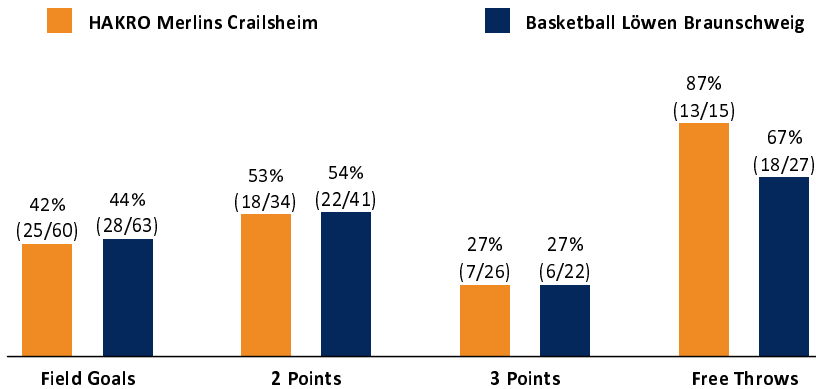

BRA - Basketball Löwen Braunschweig (Coach: RAMIREZ Jesus)

No.	Name	Min	PTS	2 Points	3 Points	Field Goals	Free Throws	OR	DR	TR	AS	ST	TO	BS	SB	PF	FD	EFF	+/-	
1	CROCKETT JR. TJ	22:13	4	2/5 (40%)	0/2 (0%)	2/7 (29%)		2	4	6			2			3	2	3	0	
*3	TISCHLER Nicholas	14:51	5	2/5 (40%)	0/1 (0%)	2/6 (33%)	1/2 (50%)	1	1	2	2	2	1	1		3	2	6	5	
4	AYDINOGLU Gian	DNP																		
*6	ZYLKA Ferdinand	13:05	10	1/2 (50%)	1/4 (25%)	2/6 (33%)	5/6 (83%)		1	1	1	1	1			5	4	7	12	
*8	BANGO Jilson	24:32	19	8/10 (80%)		8/10 (80%)	3/6 (50%)	3	6	9	1		1	2		1	5	25	8	
*10	FRU Sananda	24:10	6	2/3 (67%)	0/1 (0%)	2/4 (50%)	2/2 (100%)	6	1	7			1	1		1	2	11	11	
13	TISCHLER Brandon	22:36	12	2/5 (40%)	2/4 (50%)	4/9 (44%)	2/2 (100%)		5	5	2	1	2			3	3	13	6	
*14	RORIE Ahmaad	33:12	12	2/3 (67%)	2/8 (25%)	4/11 (36%)	2/3 (67%)	2	2	5	2	2	2			2	2	11	13	
15	PETERKA Martin	13:20	6	1/1 (100%)	1/2 (50%)	2/3 (67%)	1/2 (50%)					1	1			2	1	4	-4	
31	NJIE Barra	14:03	2	1/4 (25%)		1/4 (25%)	0/2 (0%)				4					2	2	1	-6	
43	SYLLA Amar	17:58	4	1/3 (33%)		1/3 (33%)	2/2 (100%)	1	4	5	1						1	8	5	
Team / Coach								3	1	4			2				2			
Totals			200:00	80	22/41 (54%)	6/22 (27%)	28/63 (44%)	18/27 (67%)	16	25	41	16	7	13	4		22	24	91	10

CRA	BRA
9 / 23 / 32	16 / 25 / 41
11	16
25	22
21	24
15	13
5	7
34	38
10	13
5	4
11 (25:14)	10 (64:74)
7-0 (22:12)	11-0 (59:65)
Lead Changes: 9	
Times Tied: 2	

LEGEND
Min Minutes Played   DR Defensive Rebounds   AS Assists   BS Blocked Shots   PF Fouls   +/- Plus-Minus-Rating
DNP Did Not Play   OR Offensive Rebounds   ST Steals   SB Shots Blocked   FD Fouls Drawn   * Starters
PTS Points   TR Total Rebounds   TO Turnovers   EFF Efficiency = ((PTS + TR + AS + ST + BS) - ((FGA - FGM) + (FTA - FTM) + TO))