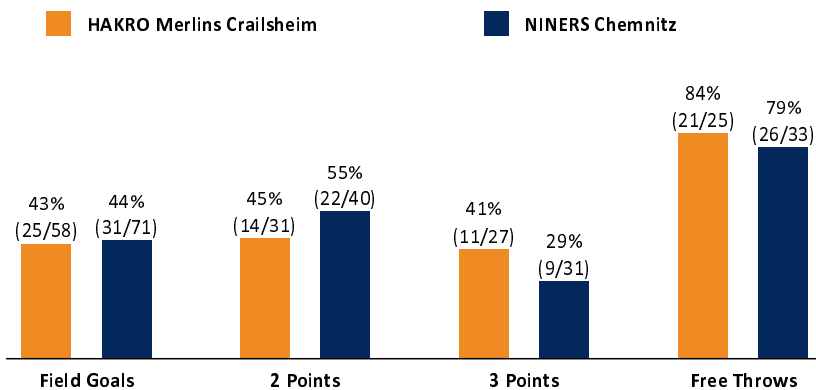

HAKRO Merlins Crailsheim 82 : 97

NINERS Chemnitz

Referee: FRITZ Clemens
Umpires: ARIK Tamer / BRENDEL Nicolas
Commissioner: LAUPRECHT Claus-Arwed

Attendance: 2.420
Ishofen, Arena Hohenlohe (3.000 Plätze), SA 9 MRZ 2024, 18:30, Game-ID: 33384

Scoreboard table showing Q1, Q2, Q3, Q4 scores for CRA and CHE.

CRA - HAKRO Merlins Crailsheim (Coach: LAAKSO Jussi)

Main player statistics table for CRA, including columns for No., Name, Min, PTS, 2 Points, 3 Points, Field Goals, Free Throws, and various rebound and steal metrics.

CHE - NINERS Chemnitz (Coach: PASTORE Rodrigo)

Main player statistics table for CHE, including columns for No., Name, Min, PTS, 2 Points, 3 Points, Field Goals, Free Throws, and various rebound and steal metrics.

Summary table comparing CRA and CHE on various metrics like Rebounds, Assists, Fouls, Turnovers, Steals, Points in the Paint, etc.

LEGEND
Min Minutes Played
DNP Did Not Play
PTS Points
DR Defensive Rebounds
OR Offensive Rebounds
TR Total Rebounds
AS Assists
ST Steals
TO Turnovers
BS Blocked Shots
SB Shots Blocked
EFF Efficiency = ((PTS + TR + AS + ST + BS) - ((FGA - FGM) + (FTA - FTM) + TO))
PF Fouls
FD Fouls Drawn
+/- Plus-Minus-Rating
* Starters