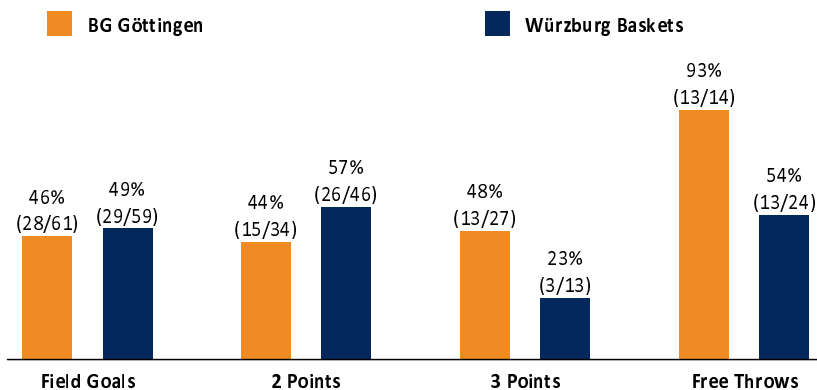

BG Göttingen

82 : 74

Würzburg Baskets

Referee: LOTTERMOSER Robert
Umpires: KRÜPER Moritz / KATTUR Radeesh
Commissioner: HOLSTEN Ingo

Attendance: 2.517
Göttingen, Sparkassen Arena Göttingen (3.447 Plätze), SA 5 NOV 2022, 18:00, Game-ID: 27511

Scoreboard table showing Q1, Q2, Q3, Q4 scores for GOT and WUE.

GOT - BG Göttingen (Coach: MOORS Roel)

Main player statistics table for GOT, including columns for No., Name, Min, PTS, 2 Points, 3 Points, Field Goals, Free Throws, and various rebound and efficiency metrics.

WUE - Würzburg Baskets (Coach: FILIPOVSKI Sasa)

Main player statistics table for WUE, including columns for No., Name, Min, PTS, 2 Points, 3 Points, Field Goals, Free Throws, and various rebound and efficiency metrics.

Summary table comparing GOT and WUE on various metrics like Rebounds, Assists, Fouls, Turnovers, Steals, Points in the Paint, etc.

EASYCREDIT-BBL.DE

Alle offiziellen Statistiken der easyCredit BBL, Daten, Rekorde uvm. gibt es auf easyCredit-BBL.de! Und für unterwegs: die neue offizielle Liga-App, kostenfrei für iOS und Android.

MAGENTASPORT.DE

Keinen Korb mehr verpassen - Alle Spiele der easyCredit Basketball Bundesliga und des MagentaSport BBL Pokals live auf MagentaSport.de

LEGEND
Min Minutes Played
DNP Did Not Play
PTS Points
DR Defensive Rebounds
OR Offensive Rebounds
TR Total Rebounds
AS Assists
ST Steals
TO Turnovers
BS Blocked Shots
SB Shots Blocked
EFF Efficiency = ((PTS + TR + AS + ST + BS) - ((FGA - FGM) + (FTA - FTM) + TO))
PF Fouls
FD Fouls Drawn
+/- Plus-Minus-Rating
* Starters