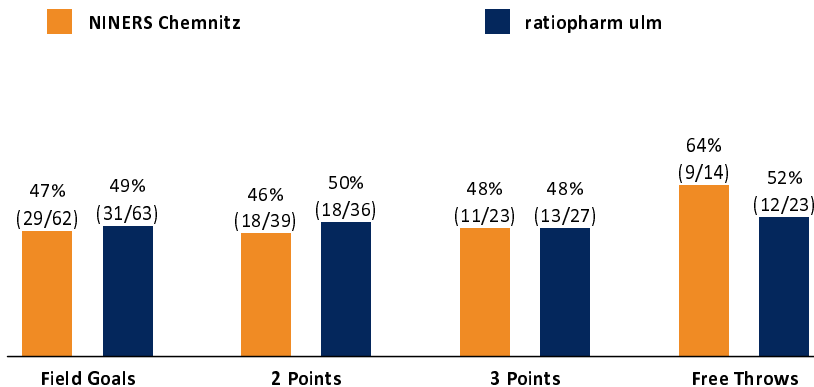

ULM - ratiopharm ulm (Coach: GAVEL Anton)

No.	Name	Min	PTS	2 Points	3 Points	Field Goals	Free Throws	OR	DR	TR	AS	ST	TO	BS	SB	PF	FD	EFF	+/-	
1	DADIET Pacome	15:00	2	1/1 (100%)	0/1 (0%)	1/2 (50%)	0/1 (0%)		1	1			1			1	1	0	-2	
7	JENSEN Tobias Brahe	7:19	0	0/1 (0%)		0/1 (0%)	0/2 (0%)		1	1							1	-2	-3	
14	HERKENHOFF Philipp	11:26	3		1/1 (100%)	1/1 (100%)		1	2	3	1					1	1	7	1	
*17	NUNEZ Juan	23:19	17	5/9 (56%)	2/4 (50%)	7/13 (54%)	1/2 (50%)				2	2				3	2	14	6	
*22	KLEPEISZ Thomas	22:04	2	0/1 (0%)	0/1 (0%)	0/2 (0%)	2/4 (50%)	1	3	4		1				2	3	3	9	
*30	FIGUEROA L.J.	28:27	19	2/3 (67%)	5/6 (83%)	7/9 (78%)			5	5	2	3				3		27	9	
31	MATHIAS Dakota	21:17	9	2/4 (50%)	1/3 (33%)	3/7 (43%)	2/2 (100%)		1	1	2		1				2	7	10	
32	DE PAULA Georginho	22:50	17	2/3 (67%)	3/6 (50%)	5/9 (56%)	4/6 (67%)		1	1	3			2		1	4	17	-4	
*35	JALLOW Karim	19:44	8	1/5 (20%)	1/5 (20%)	2/10 (20%)	3/6 (50%)	1	2	3			2			3	3	-2	11	
*50	WILLIAMS Trevion	28:34	10	5/9 (56%)		5/9 (56%)		4	12	16	5	2	6			4	1	23	8	
Team / Coach								2	1	3			2				1			
Totals			200:00	87	18/36 (50%)	13/27 (48%)	31/63 (49%)	12/23 (52%)	9	29	38	15	8	12	2		18	18	95	9