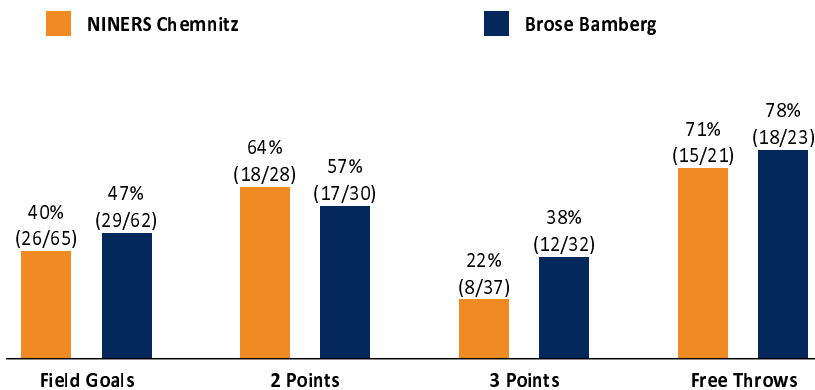

BAM - Brose Bamberg (Coach: AMIEL Oren)

No.	Name	Min	PTS	2 Points	3 Points	Field Goals	Free Throws	OR	DR	TR	AS	ST	TO	BS	SB	PF	FD	EFF	+/-
0	BLUNT Tyreese	DNP																	
*1	MILLER Patrick	20:54	13	2/6 (33%)	2/4 (50%)	4/10 (40%)	3/5 (60%)	3	1	4	3		1		1	2	6	11	3
2	BELL Amir	20:43	20	7/8 (88%)	2/2 (100%)	9/10 (90%)			2	2	1		2			2	2	20	11
*11	WOHLRATH Kevin	23:19	5	1/1 (100%)	1/4 (25%)	2/5 (40%)		2	3	5	1	2	1			2	1	9	5
14	SONNEFELD Jannis	DNP																	
*17	BOHACIK Jaromir	28:53	21	2/3 (67%)	4/9 (44%)	6/12 (50%)	5/6 (83%)	1	5	6	2	1			1	4	3	23	16
21	CHACHASHVILI Gabriel	16:18	2	0/2 (0%)		0/2 (0%)	2/2 (100%)	1	5	6						5	1	6	5
*22	YOUNG Solomon	14:21	4	1/4 (25%)	0/3 (0%)	1/7 (14%)	2/2 (100%)		4	4						2	3	2	1
31	REAVES Spencer	20:34	11	2/2 (100%)	2/3 (67%)	4/5 (80%)	1/2 (50%)	1	5	6	1		1			3	1	15	8
33	HECKMANN Patrick	24:29	5	0/2 (0%)	1/4 (25%)	1/6 (17%)	2/2 (100%)	2		2	3		4			1	1	1	9
*43	SENGFELDER Christian	30:29	7	2/2 (100%)	0/3 (0%)	2/5 (40%)	3/4 (75%)		3	3	2					3	5	8	7
Team / Coach								3	1	4			3					1	
Totals		200:00	88	17/30 (57%)	12/32 (38%)	29/62 (47%)	18/23 (78%)	13	29	42	13	3	12		2	24	23	96	13

CHE	BAM
14 / 22 / 36	Rebounds OR/DR/TR
20	Assists
24	Fouls
24	Fouls Drawn
9	Turnovers
5	Steals
34	Points in the Paint
14	Second Chance Points
7	Fast Break Points
2 (35:33)	Biggest Lead
7-0 (35:33)	Biggest Scoring Run
	Lead Changes: 2
	Times Tied: 4

EASYCREDIT-BBL.DE

Alle offiziellen Statistiken der easyCredit BBL, Daten, Rekorde uvm. gibt es auf easyCredit-BBL.de! Und für unterwegs: die neue offizielle Liga-App, kostenfrei für iOS und Android.

MAGENTASPORT.DE

Keinen Korb mehr verpassen - Alle Spiele der easyCredit Basketball Bundesliga und des MagentaSport BBL Pokals live auf MagentaSport.de

LEGEND
Min Minutes Played   DR Defensive Rebounds   AS Assists   BS Blocked Shots   PF Fouls   +/- Plus-Minus-Rating
DNP Did Not Play   OR Offensive Rebounds   ST Steals   SB Shots Blocked   FD Fouls Drawn   * Starters
PTS Points   TR Total Rebounds   TO Turnovers   EFF Efficiency = ((PTS + TR + AS + ST + BS) - ((FGA - FGM) + (FTA - FTM) + TO))