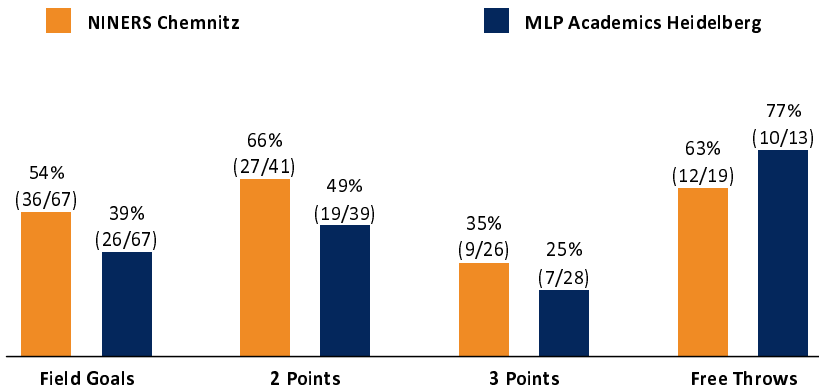

NINERS Chemnitz 93 : 69

MLP Academics Heidelberg

Referee: BITTNER Steve
Umpires: MUTAPCIC Armin / BOHN Andreas
Commissioner: MOCZULSKI Darius

Attendance: 4.359
Chemnitz, Messe Chemnitz (4.732 Plätze), SA 16 DEZ 2023, 20:00, Game-ID: 33276

Scoreboard table showing Q1, Q2, Q3, Q4 scores for CHE and HDB.

CHE - NINERS Chemnitz (Coach: PASTORE Rodrigo)

Main player statistics table for CHE, including columns for No., Name, Min, PTS, 2 Points, 3 Points, Field Goals, Free Throws, OR, DR, TR, AS, ST, TO, BS, SB, PF, FD, EFF, +/-.

HDB - MLP Academics Heidelberg (Coach: IISALO Joonas)

Main player statistics table for HDB, including columns for No., Name, Min, PTS, 2 Points, 3 Points, Field Goals, Free Throws, OR, DR, TR, AS, ST, TO, BS, SB, PF, FD, EFF, +/-.

Summary statistics table comparing CHE and HDB across various metrics like Rebounds, Assists, Fouls, etc.

LEGEND
Min Minutes Played
DNP Did Not Play
PTS Points
DR Defensive Rebounds
OR Offensive Rebounds
TR Total Rebounds
AS Assists
ST Steals
TO Turnovers
BS Blocked Shots
SB Shots Blocked
EFF Efficiency = ((PTS + TR + AS + ST + BS) - ((FGA - FGM) + (FTA - FTM) + TO))
PF Fouls
FD Fouls Drawn
+/- Plus-Minus-Rating
* Starters