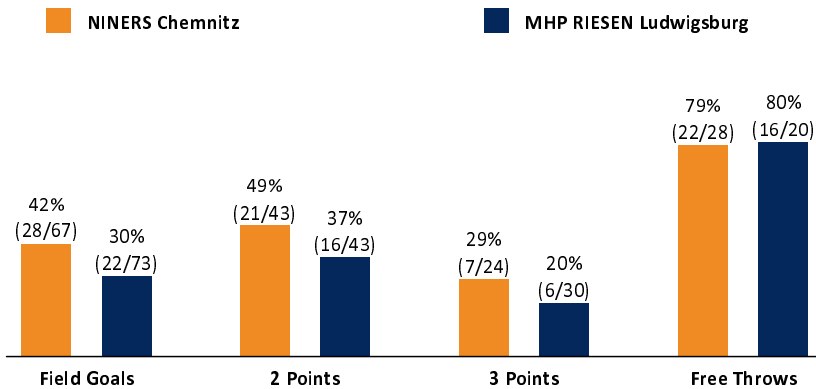

NINERS Chemnitz

85 : 66 MHP RIESEN Ludwigsburg

Referee: CICI Gentian
Umpires: HODZIC Nermin / IGLESIAS AMBROSIO Adrian
Commissioner: GITZLER Jörg

Attendance: 4.806
Chemnitz, Messe Chemnitz (4.732 Plätze), SA 6 JAN 2024, 20:00, Game-ID: 33313

Scoreboard table showing quarter scores (Q1-Q4) for CHE (14, 14, 15, 32) and LUD (16, 16, 14, 20).

CHE - NINERS Chemnitz (Coach: PASTORE Rodrigo)

Main player statistics table for CHE, including columns for No., Name, Min, PTS, 2 Points, 3 Points, Field Goals, Free Throws, and various rebound/steal metrics.

LUD - MHP RIESEN Ludwigsburg (Coach: KING Josh)

Main player statistics table for LUD, including columns for No., Name, Min, PTS, 2 Points, 3 Points, Field Goals, Free Throws, and various rebound/steal metrics.

Summary table comparing CHE and LUD on metrics like Rebounds, Assists, Fouls, Turnovers, Steals, Points in the Paint, etc.

LEGEND: Min Minutes Played, DR Defensive Rebounds, AS Assists, BS Blocked Shots, PF Fouls, +/- Plus-Minus-Rating, DNP Did Not Play, OR Offensive Rebounds, ST Steals, SB Shots Blocked, FD Fouls Drawn, * Starters, PTS Points, TR Total Rebounds, TO Turnovers, EFF Efficiency = ((PTS + TR + AS + ST + BS) - ((FGA - FGM) + (FTA - FTM) + TO))