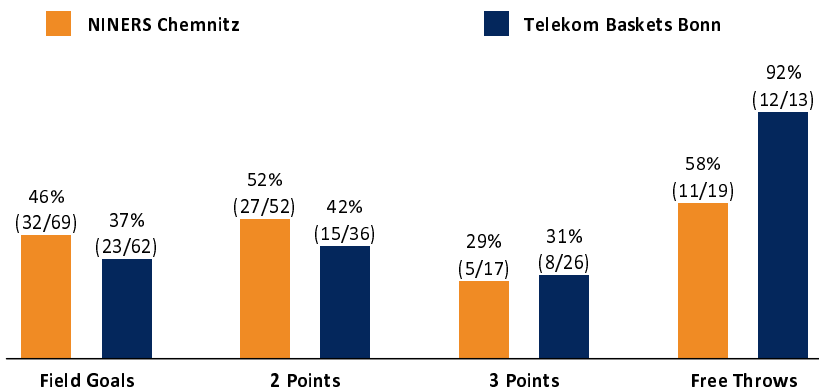

BON - Telekom Baskets Bonn (Coach: MOORS Roel)

No.	Name	Min	PTS	2 Points	3 Points	Field Goals	Free Throws	OR	DR	TR	AS	ST	TO	BS	SB	PF	FD	EFF	+/-	
1	FLAGG Savion	21:09	3		1/3 (33%)	1/3 (33%)			2	2	1		2			1		2	-10	
*2	GRIESEL Sam	26:17	4	2/5 (40%)		2/5 (40%)		2	5	7	2		3		1	4	1	7	1	
*4	WATSON JR. Glynn	17:09	7	1/4 (25%)	1/4 (25%)	2/8 (25%)	2/2 (100%)	1	2	3	1	1	1			4	4	5	-15	
11	FOBBS Brian	32:52	21	3/4 (75%)	3/8 (38%)	6/12 (50%)	6/6 (100%)		2	2	3		3			2	4	17	-7	
12	KOCH Florian	3:42	0					1		1			1					0	-2	
19	PAPE Till	17:24	6	1/3 (33%)	1/3 (33%)	2/6 (33%)	1/1 (100%)						2			3	1	0	-7	
21	THIEMANN Lars	9:27	0	0/3 (0%)		0/3 (0%)		1	4	5							1	2	2	
*22	KIRKWOOD Noah	26:14	13	3/8 (38%)	2/5 (40%)	5/13 (38%)	1/2 (50%)	2	2	4			2			3	1	6	-12	
*43	SENGFELDER Christian	23:59	2	0/1 (0%)	0/2 (0%)	0/3 (0%)	2/2 (100%)		2	2		1				3	3	2	-11	
*54	KENNEDY Thomas	21:47	10	5/8 (63%)	0/1 (0%)	5/9 (56%)		3	4	7	1	1	1	1	1	3	4	15	-9	
Team / Coach													1					-1		
Totals			200:00	66	15/36 (42%)	8/26 (31%)	23/62 (37%)	12/13 (92%)	10	23	33	8	3	16	1	2	23	19	55	-14

CHE	BON
17 / 29 / 46	10 / 23 / 33
24	8
20	23
23	19
11	16
9	3
52	24
9	11
18	
16 (78:62)	0 (2:2)
9-0 (63:51)	10-0 (37:36)
Lead Changes: 0	
Times Tied: 3	

LEGEND
Min Minutes Played   DR Defensive Rebounds   AS Assists   BS Blocked Shots   PF Fouls   +/- Plus-Minus-Rating
DNP Did Not Play   OR Offensive Rebounds   ST Steals   SB Shots Blocked   FD Fouls Drawn   * Starters
PTS Points   TR Total Rebounds   TO Turnovers   EFF Efficiency = ((PTS + TR + AS + ST + BS) - ((FGA - FGM) + (FTA - FTM) + TO))