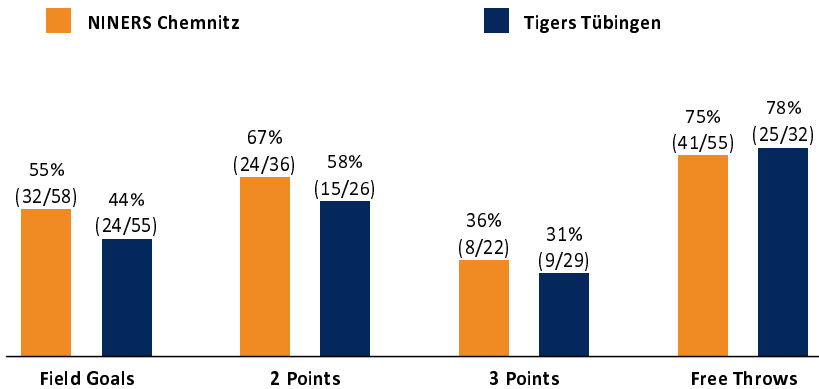

TUB - Tigers Tübingen (Coach: JANSSON Danny)

No.	Name	Min	PTS	2 Points	3 Points	Field Goals	Free Throws	OR	DR	TR	AS	ST	TO	BS	SB	PF	FD	EFF	+/-	
0	GAINES Frank	20:32	13	0/1 (0%)	3/8 (38%)	3/9 (33%)	4/5 (80%)	1	3	4			2			1	2	8	-19	
7	LANMÜLLER Timo	10:15	0		0/1 (0%)	0/1 (0%)		1	1	2	1		1					1	2	
9	HELMANIS Kriss	11:54	2	0/1 (0%)		0/1 (0%)	2/2 (100%)		1	1	1	1	1			5	1	3	-19	
10	OTTO Gianni	5:51	4	2/3 (67%)		2/3 (67%)					1	1	1					4	-3	
12	KIVIMÄKI Aatu	15:15	10	1/1 (100%)	2/5 (40%)	3/6 (50%)	2/2 (100%)				4	1	1			5	1	11	-19	
13	PHILIPPS Christoph	10:25	2	1/1 (100%)	0/1 (0%)	1/2 (50%)							3			4	1	-2	-12	
*16	KALAITZAKIS Georgios	19:01	3	1/4 (25%)		1/4 (25%)	1/2 (50%)	1	1	2	3	1	5			4	2	0	-19	
*17	SERIC Mateo	35:52	16	3/4 (75%)	2/2 (100%)	5/6 (83%)	4/6 (67%)	2	6	8	2	1	3			5	3	21	-25	
*26	JÖNKE Till-Joscha	13:55	0		0/3 (0%)	0/3 (0%)		2	2	4	3	1				2	1	5	-11	
*27	MAXWELL Evan	15:17	10	2/3 (67%)	1/2 (50%)	3/5 (60%)	3/5 (60%)	1		1	2		2	1		4	2	8	-10	
31	KEPPELER Daniel	16:36	6	2/3 (67%)		2/3 (67%)	2/2 (100%)		4	4		1	2	3		2	2	11	-6	
*56	JACKSON Jhivvan	25:07	16	3/5 (60%)	1/7 (14%)	4/12 (33%)	7/8 (88%)		1	1	5		2			5	7	11	-14	
Team / Coach								1		1					1		1			
Totals			200:00	82	15/26 (58%)	9/29 (31%)	24/55 (44%)	25/32 (78%)	9	19	28	22	7	23	4		38	22	82	-31

CHE	TUB
13 / 21 / 34	Rebounds OR/DR/TR 9 / 19 / 28
27	Assists 22
22	Fouls 38
37	Fouls Drawn 22
17	Turnovers 23
13	Steals 7
44	Points in the Paint 26
20	Second Chance Points 8
30	Fast Break Points 7
35 (107:72)	Biggest Lead 3 (0:3)
12-0 (90:65)	Biggest Scoring Run 7-0 (27:25)
	Lead Changes: 1
	Times Tied: 0