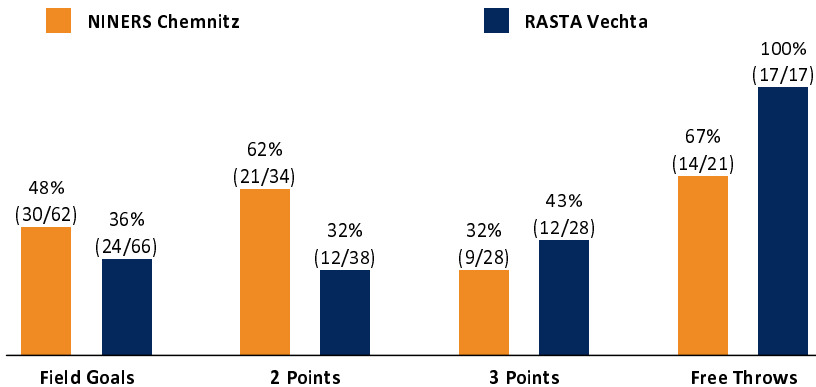

Referee: LOTTERMOSER Robert
 Umpires: REITER Moritz / HACK Johannes
 Commissioner: MOCZULSKI Darius

Attendance: 4.284
 Chemnitz, Messe Chemnitz (4.732 Plätze), FR 17 MAI 2024, 20:30, Game-ID: 34024

	Q1		Q2		Q3		Q4	
CHE	19	19	23	42	24	66	17	83
VEC	16	16	18	34	13	47	30	77

VEC - RASTA Vechta (Coach: HARRELSON Ty)

No.	Name	Min	PTS	2 Points	3 Points	Field Goals	Free Throws	OR	DR	TR	AS	ST	TO	BS	SB	PF	FD	EFF	+/-	
6	VAN SLOOTEN Luc	DNP																		
8	DIALLO Nat	DNP																		
9	FERNER Joschka	24:40	9		3/6 (50%)	3/6 (50%)					1					3		7	-1	
*12	KUHSE Tommy	27:13	18	5/13 (38%)	2/7 (29%)	7/20 (35%)	2/2 (100%)	1	3	4	3		1		1	2	3	11	0	
15	SCHWIEGER Ryan	19:42	9	2/5 (40%)	1/5 (20%)	3/10 (30%)	2/2 (100%)		2	2	2		4		1	1	2	-7		
*17	GRÜNLOH Johann	26:12	8	2/4 (50%)		2/4 (50%)	4/4 (100%)	4	6	10	1	1				1	4	18	0	
21	AMINU Joel	20:35	8	0/2 (0%)	2/3 (67%)	2/5 (40%)	2/2 (100%)		1	1	1	1				3	8	-5		
*22	GROVES Tanner	12:12	0	0/2 (0%)	0/1 (0%)	0/3 (0%)			2	2			2		1	4	1	-3	-6	
*25	IWUNDU Wes	15:46	5	1/2 (50%)	1/2 (50%)	2/4 (50%)			1	1	1	3	3			1	1	5	-14	
*30	FLANIGAN Chip	28:47	10	1/6 (17%)	1/1 (100%)	2/7 (29%)	5/5 (100%)	1	4	5	4	1	1		1	2	2	14	5	
31	REAVES Spencer	12:28	8	1/2 (50%)	2/3 (67%)	3/5 (60%)			1	1	1					5		8	5	
34	ARIRIGUZOH Richmond	12:25	2	0/2 (0%)		0/2 (0%)	2/2 (100%)	2	4	6						3	3	6	-7	
Team / Coach								3	2	5						5				
Totals			200:00	77	12/38 (32%)	12/28 (43%)	24/66 (36%)	17/17 (100%)	11	26	37	14	6	11		4	21	18	81	-6