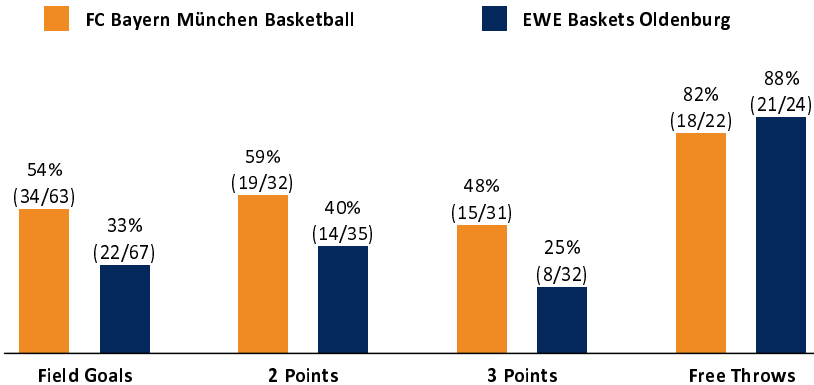

OLD - EWE Baskets Oldenburg (Coach: CALLES Pedro)

No.	Name	Min	PTS	2 Points	3 Points	Field Goals	Free Throws	OR	DR	TR	AS	ST	TO	BS	SB	PF	FD	EFF	+/-
*0	SCHOORMANN Len	21:15	5		1/2 (50%)	1/2 (50%)	2/3 (67%)	2		2	1	1	1	1		3	3	7	-25
2	CHAPMAN Brekkott	24:57	14	1/4 (25%)	2/9 (22%)	3/13 (23%)	6/6 (100%)	1	4	5	1				1	2	5	10	-4
3	DILEO Maximilian	7:21	0									1				1		1	1
*4	RUSSELL DeWayne	24:39	13	2/4 (50%)	2/4 (50%)	4/8 (50%)	3/3 (100%)				5		4			1	3	10	-32
*11	FOSTER Kyle	18:51	5		0/5 (0%)	0/5 (0%)	5/7 (71%)	1	1	2	1		1				3	0	-21
*15	IZUNDU Ebuka	17:58	8	4/6 (67%)		4/6 (67%)		4	3	7	2				1	4	1	15	-20
17	AGBAKOKO Norris	19:46	3	1/4 (25%)		1/4 (25%)	1/1 (100%)	1	4	5						2	1	5	-3
21	MANNING JR. Charles	24:01	15	5/13 (38%)	1/2 (50%)	6/15 (40%)	2/2 (100%)	3	1	4	3		2		1	4	2	11	-1
22	WANK Lukas	20:03	0	0/2 (0%)	0/3 (0%)	0/5 (0%)		2	2	4	1	1	1			1		0	-6
*24	WILLIAMS Deane	21:09	10	1/2 (50%)	2/7 (29%)	3/9 (33%)	2/2 (100%)	3	2	5		1	2			3	2	8	-29
25	OGBE Kenneth	DNP																	
Team / Coach								2		2							2		
Totals		200:00	73	14/35 (40%)	8/32 (25%)	22/67 (33%)	21/24 (88%)	19	17	36	14	4	11	1	3	21	20	69	-28

FCB	Rebounds OR/DR/TR	OLD
13 / 27 / 40		19 / 17 / 36
21	Assists	14
20	Fouls	21
20	Fouls Drawn	20
10	Turnovers	11
5	Steals	4
38	Points in the Paint	26
19	Second Chance Points	24
4	Fast Break Points	5
35 (98:63)	Biggest Lead	2 (0:2)
13-0 (13:2)	Biggest Scoring Run	8-0 (77:52)
	Lead Changes:	1
	Times Tied:	0

LEGEND

Min Minutes Played   **DR** Defensive Rebounds   **AS** Assists   **BS** Blocked Shots   **PF** Fouls   **+/-** Plus-Minus-Rating
DNP Did Not Play   **OR** Offensive Rebounds   **ST** Steals   **SB** Shots Blocked   **FD** Fouls Drawn   ***** Starters
PTS Points   **TR** Total Rebounds   **TO** Turnovers   **EFF** Efficiency = ((PTS + TR + AS + ST + BS) - ((FGA - FGM) + (FTA - FTM) + TO))