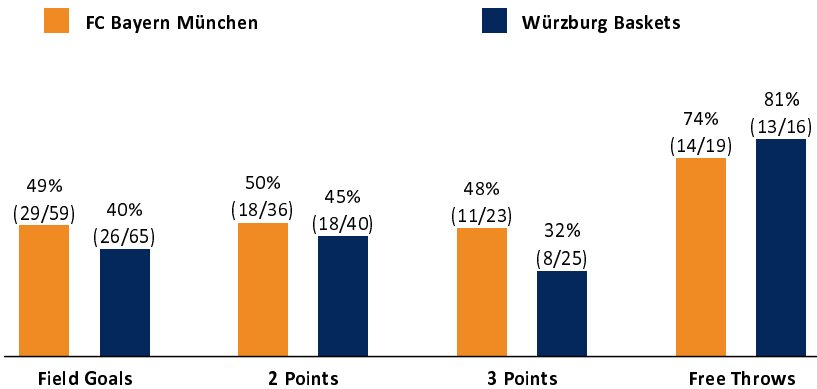

FC Bayern München

83 : 73

Würzburg Baskets

BASKETBALL

Referee: MADINGER Christof
Umpires: BARTH Benjamin / FINGERLING Stefan
Commissioner: KINDERVATER Max

Attendance: 5.416

München, Audi Dome München (6.500 Plätze), SO 27 NOV 2022, 15:00, Game-ID: 27534

Scoreboard table showing Q1, Q2, Q3, Q4 scores for FCB and WUE.

FCB - FC Bayern München (Coach: TRINCHIERI Andrea)

Main player statistics table for FC Bayern München including columns for No., Name, Min, PTS, 2 Points, 3 Points, Field Goals, Free Throws, OR, DR, TR, AS, ST, TO, BS, SB, PF, FD, EFF, +/-.

WUE - Würzburg Baskets (Coach: FILIPOVSKI Sasa)

Main player statistics table for Würzburg Baskets including columns for No., Name, Min, PTS, 2 Points, 3 Points, Field Goals, Free Throws, OR, DR, TR, AS, ST, TO, BS, SB, PF, FD, EFF, +/-.

Summary statistics table comparing FCB and WUE across various metrics like Rebounds, Assists, Fouls, etc.

EASYCREDIT-BBL.DE

Alle offiziellen Statistiken der easyCredit BBL, Daten, Rekorde uvm. gibt es auf easyCredit-BBL.de! Und für unterwegs: die neue offizielle Liga-App, kostenfrei für iOS und Android.

MAGENTASPORT.DE

Keinen Korb mehr verpassen - Alle Spiele der easyCredit Basketball Bundesliga und des MagentaSport BBL Pokals live auf MagentaSport.de

LEGEND: Min Minutes Played, DR Defensive Rebounds, AS Assists, BS Blocked Shots, PF Fouls, +/- Plus-Minus-Rating, DNP Did Not Play, OR Offensive Rebounds, ST Steals, SB Shots Blocked, FD Fouls Drawn, * Starters, PTS Points, TR Total Rebounds, TO Turnovers, EFF Efficiency = ((PTS + TR + AS + ST + BS) - ((FGA - FGM) + (FTA - FTM) + TO))