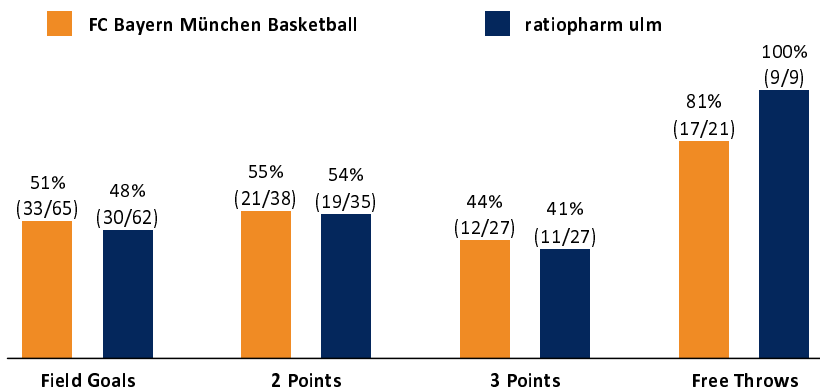

ULM - ratiopharm ulm (Coach: GAVEL Anton)

No.	Name	Min	PTS	2 Points	3 Points	Field Goals	Free Throws	OR	DR	TR	AS	ST	TO	BS	SB	PF	FD	EFF	+/-	
1	DADIET Pacome	15:51	0	0/2 (0%)	0/1 (0%)	0/3 (0%)			2	2	1	1	1		1	1		0	2	
7	JENSEN Tobias Brahe	4:47	2	1/2 (50%)		1/2 (50%)										1	1	1	-2	
12	ESSENGUE Noa	2:37	0											1				1	1	
13	BRETZEL Nicolas	4:30	0	0/3 (0%)		0/3 (0%)		1	1	2							1	1	0	
14	HERKENHOFF Philipp	15:13	6	3/3 (100%)	0/2 (0%)	3/5 (60%)			5	5		1	1			1		9	7	
*17	NUNEZ Juan	24:52	14	4/5 (80%)	1/1 (100%)	5/6 (83%)	3/3 (100%)	2	2	4	5		5			3	3	17	-18	
*22	KLEPEISZ Thomas	29:38	10	1/1 (100%)	2/6 (33%)	3/7 (43%)	2/2 (100%)		3	3	3					2	2	12	-15	
*30	FIGUEROA L.J.	30:21	17	4/6 (67%)	3/5 (60%)	7/11 (64%)		1	2	3	1	1	1			3		17	-19	
32	DE PAULA Georjinho	22:50	18	2/4 (50%)	4/5 (80%)	6/9 (67%)	2/2 (100%)		2	2	3		4		1	3	5	16	2	
*35	JALLOW Karim	25:54	4	1/3 (33%)	0/3 (0%)	1/6 (17%)	2/2 (100%)		2	2	2	1			2		1	4	-10	
*50	WILLIAMS Trevion	23:27	9	3/6 (50%)	1/4 (25%)	4/10 (40%)			5	5	2		3		1	3	2	7	-23	
Team / Coach								2	1	3			1		1		2			
Totals			200:00	80	19/35 (54%)	11/27 (41%)	30/62 (48%)	9/9 (100%)	6	25	31	17	4	16	1	5	18	15	85	-15

FCB	Rebounds OR/DR/TR	ULM
8 / 24 / 32	Assists	6 / 25 / 31
20	Fouls	17
15	Fouls Drawn	18
17	Turnovers	15
9	Steals	16
9	Points in the Paint	4
34	Second Chance Points	38
16	Fast Break Points	9
10	Biggest Lead	5
18 (89:71)	Biggest Scoring Run	4 (8:12)
12-0 (20:12)	Lead Changes:	7-0 (25:24)
	Times Tied:	9
		2

LEGEND

Min Minutes Played   DR Defensive Rebounds   AS Assists   BS Blocked Shots   PF Fouls   +/- Plus-Minus-Rating
DNP Did Not Play   OR Offensive Rebounds   ST Steals   SB Shots Blocked   FD Fouls Drawn   * Starters
PTS Points   TR Total Rebounds   TO Turnovers   EFF Efficiency = ((PTS + TR + AS + ST + BS) - ((FGA - FGM) + (FTA - FTM) + TO))