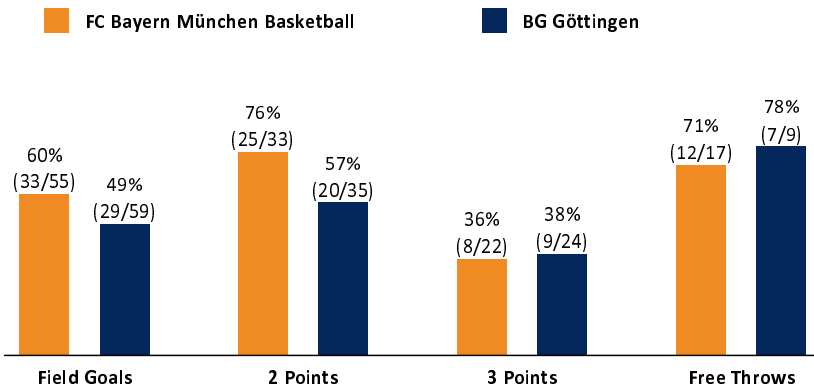

GOT - BG Göttingen (Coach: FOUCART Olivier)

No.	Name	Min	PTS	2 Points	3 Points	Field Goals	Free Throws	OR	DR	TR	AS	ST	TO	BS	SB	PF	FD	EFF	+/-
1	ENSMINGER Zachary	11:56	5	1/2 (50%)	1/1 (100%)	2/3 (67%)					1		2			1	1	3	-11
*2	GIBSON Umoja	28:12	15	2/5 (40%)	3/10 (30%)	5/15 (33%)	2/2 (100%)		1	1	3	3	4		1	3	5	8	-1
*3	RICH Osaro Jürgen	14:45	13	5/5 (100%)	1/3 (33%)	6/8 (75%)	0/1 (0%)		1	1	3					3	2	14	2
5	DEJULIUS David	27:46	6	1/7 (14%)	1/3 (33%)	2/10 (20%)	1/2 (50%)		2	2	5		2		2	3	2	-18	
8	HEMSCHMEIER Peter	DNP																	
*11	ANTICEVICH Grant	24:12	11	3/5 (60%)	1/1 (100%)	4/6 (67%)	2/2 (100%)	2	2	4	1		1				2	13	-17
*13	HUME Bodie	21:47	0		0/2 (0%)	0/2 (0%)		1	1	2		2	2			1	2	0	-11
14	HARTWICH Philipp	15:26	4	2/2 (100%)		2/2 (100%)			2	2		1		1		3		8	-5
17	MÖNNINGHOFF Mathis	15:48	3	0/1 (0%)	1/1 (100%)	1/2 (50%)										3		2	5
21	ZUGIC Fedor	15:34	4	1/1 (100%)	0/2 (0%)	1/3 (33%)	2/2 (100%)		1	1	3				1	1	1	6	3
*25	SILINS Karlis	24:34	13	5/7 (71%)	1/1 (100%)	6/8 (75%)		1	5	6	1	1	1			3	4	18	-7
Team / Coach								2	1	3								3	
Totals		200:00	74	20/35 (57%)	9/24 (38%)	29/59 (49%)	7/9 (78%)	6	16	22	17	7	12	1	4	20	20	77	-12

FCB	Rebounds OR/DR/TR	GOT
6 / 25 / 31		6 / 16 / 22
31	Assists	17
20	Fouls	20
20	Fouls Drawn	20
12	Turnovers	12
7	Steals	7
38	Points in the Paint	28
6	Second Chance Points	7
3	Fast Break Points	4
14 (86:72)	Biggest Lead	5 (9:14)
8-0 (20:16)	Biggest Scoring Run	6-0 (9:14)
	Lead Changes:	7
	Times Tied:	0

LEGEND

Min Minutes Played   DR Defensive Rebounds   AS Assists   BS Blocked Shots   PF Fouls   +/- Plus-Minus-Rating
DNP Did Not Play   OR Offensive Rebounds   ST Steals   SB Shots Blocked   FD Fouls Drawn   * Starters
PTS Points   TR Total Rebounds   TO Turnovers   EFF Efficiency = ((PTS + TR + AS + ST + BS) - ((FGA - FGM) + (FTA - FTM) + TO))