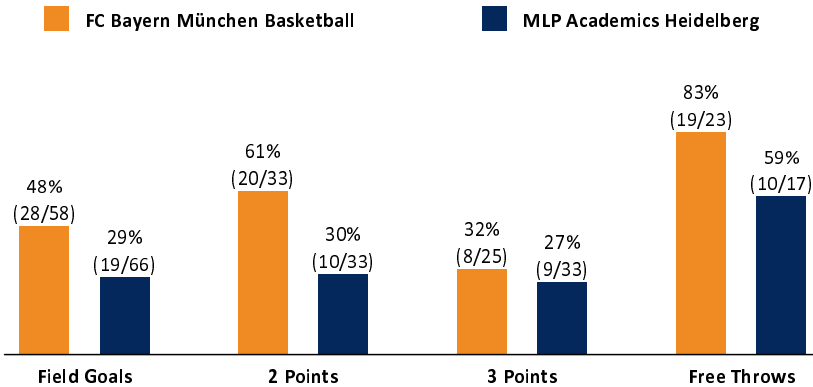

HDB - MLP Academics Heidelberg (Coach: IISALO Joonas)

No.	Name	Min	PTS	2 Points	3 Points	Field Goals	Free Throws	OR	DR	TR	AS	ST	TO	BS	SB	PF	FD	EFF	+/-	
*0	COLEMAN Tim	25:44	0	0/3 (0%)	0/4 (0%)	0/7 (0%)		1	3	4		3	1		1	4		-1	-21	
*1	WHALEY Isaiah	19:37	6	2/5 (40%)	0/1 (0%)	2/6 (33%)	2/2 (100%)	2	1	3		2	1	1		1	2	7	-18	
2	WÜRZNER Niklas	16:47	6	1/2 (50%)	1/1 (100%)	2/3 (67%)	1/2 (50%)	2	1	3		1	2			2	2	6	-1	
*3	GRAY Josh	19:21	14	2/6 (33%)	2/4 (50%)	4/10 (40%)	4/7 (57%)	3	2	5		1	2		1	1	5	9	-18	
*6	LASIS Elias	29:19	8	0/3 (0%)	2/7 (29%)	2/10 (20%)	2/2 (100%)		3	3	3				1		2	6	-22	
7	RIETSCH Evan	1:51	0															0	-4	
8	SCHALLY Samuel	DNP																		
9	ZIPSER Paul	16:23	0	0/2 (0%)	0/3 (0%)	0/5 (0%)		2	5	7	2	1	4			4	1	1	-2	
*10	KESTELOOT Vincent	22:19	5	2/4 (50%)	0/1 (0%)	2/5 (40%)	1/4 (25%)	3	1	4			1	1	1	2	3	3	-17	
11	VARGAS Akeem	12:42	0		0/1 (0%)	0/1 (0%)		1		1								0	-10	
15	KEßEN Marcel	15:22	6	3/5 (60%)	0/3 (0%)	3/8 (38%)		1	3	4	1		2			4	1	4	-9	
44	HUNDT Bennet	20:35	12	0/3 (0%)	4/8 (50%)	4/11 (36%)			1	1	2				1	1		8	-8	
Team / Coach								2	1	3			1				2			
Totals			200:00	57	10/33 (30%)	9/33 (27%)	19/66 (29%)	10/17 (59%)	17	21	38	8	8	14	2	5	19	16	45	-26

FCB	HDB
12 / 33 / 45	17 / 21 / 38
Rebounds	OR/DR/TR
17	Assists
16	Fouls
19	Fouls Drawn
13	Turnovers
8	Steals
40	Points in the Paint
13	Second Chance Points
8	Fast Break Points
26 (83:57)	Biggest Lead
14-0 (27:7)	Biggest Scoring Run
	Lead Changes: 0
	Times Tied: 1

LEGEND
Min Minutes Played   DR Defensive Rebounds   AS Assists   BS Blocked Shots   PF Fouls   +/- Plus-Minus-Rating
DNP Did Not Play   OR Offensive Rebounds   ST Steals   SB Shots Blocked   FD Fouls Drawn   * Starters
PTS Points   TR Total Rebounds   TO Turnovers   EFF Efficiency = ((PTS + TR + AS + ST + BS) - ((FGA - FGM) + (FTA - FTM) + TO))