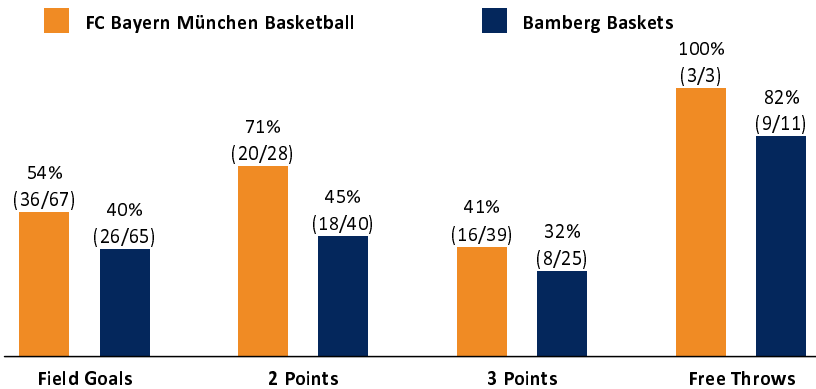

BAM - Bamberg Baskets (Coach: AMIEL Oren)

No.	Name	Min	PTS	2 Points	3 Points	Field Goals	Free Throws	OR	DR	TR	AS	ST	TO	BS	SB	PF	FD	EFF	+/-
0	GRAY Justin	13:50	3	1/1 (100%)	0/1 (0%)	1/2 (50%)	1/2 (50%)		1	1			1				2	1	-13
1	HERZOG Lukas	7:16	0	0/1 (0%)		0/1 (0%)		1	2	3	1		1			2		2	-11
*2	COPELAND Zach	17:32	2	1/2 (50%)	0/6 (0%)	1/8 (13%)			1	1	1	3	3		1	3		-3	-1
3	JOHNSON Malik	15:09	2	1/4 (25%)	0/1 (0%)	1/5 (20%)			1	1	2		2			3	3	-1	-11
*4	NELSON Adrian	24:58	8	3/5 (60%)	0/3 (0%)	3/8 (38%)	2/2 (100%)	1	2	3	2	2	4		1		2	6	-7
*9	TADDA Karsten	17:36	0		0/1 (0%)	0/1 (0%)		2	1	3	2					2		4	-17
11	WOHLRATH Kevin	19:50	14		4/5 (80%)	4/5 (80%)	2/2 (100%)					1					1	14	2
21	KAMERIC Abdulah	1:16	0															0	-2
*22	WOODBURY Trey	24:51	12	4/12 (33%)	1/2 (50%)	5/14 (36%)	1/1 (100%)	2	4	6	7	1	1		1	1	2	16	-11
33	HECKMANN Patrick	17:42	5	1/4 (25%)	1/3 (33%)	2/7 (29%)		1	2	3					1	2	1	3	-17
35	ONU EJ	19:34	13	2/3 (67%)	2/3 (67%)	4/6 (67%)	3/4 (75%)	3	4	7			1			2	2	16	-19
*65	STANIC Filip	20:26	10	5/8 (63%)		5/8 (63%)		1	3	4	1		2			2	10	-3	
Team / Coach								3	1	4								4	
Totals		200:00	69	18/40 (45%)	8/25 (32%)	26/65 (40%)	9/11 (82%)	14	22	36	16	7	15		5	13	15	72	-22

FCB	BAM
9 / 26 / 35	14 / 22 / 36
22	Assists
15	Fouls
13	Fouls Drawn
10	Turnovers
10	Steals
30	Points in the Paint
15	Second Chance Points
12	Fast Break Points
23 (85:62)	Biggest Lead
10-0 (28:12)	Biggest Scoring Run
	Lead Changes: 0
	Times Tied: 1

LEGEND
Min Minutes Played   DR Defensive Rebounds   AS Assists   BS Blocked Shots   PF Fouls   +/- Plus-Minus-Rating
DNP Did Not Play   OR Offensive Rebounds   ST Steals   SB Shots Blocked   FD Fouls Drawn   * Starters
PTS Points   TR Total Rebounds   TO Turnovers   EFF Efficiency = ((PTS + TR + AS + ST + BS) - ((FGA - FGM) + (FTA - FTM) + TO))