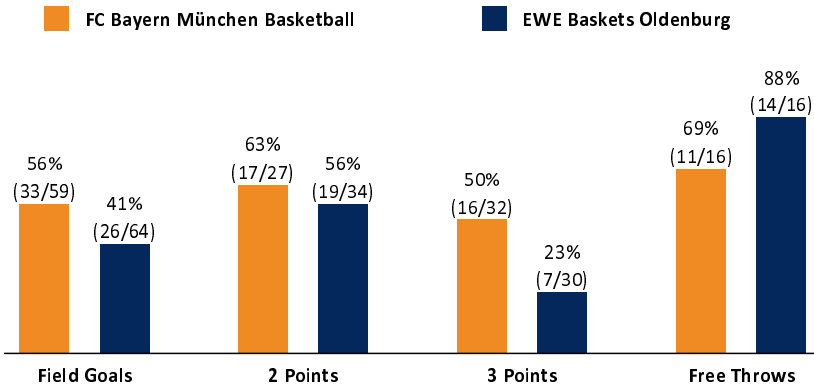

OLD - EWE Baskets Oldenburg (Coach: CALLES Pedro)

No.	Name	Min	PTS	2 Points	3 Points	Field Goals	Free Throws	OR	DR	TR	AS	ST	TO	BS	SB	PF	FD	EFF	+/-
*0	SCHOORMANN Len	23:37	10	1/2 (50%)	2/6 (33%)	3/8 (38%)	2/2 (100%)	1	1	2			2			4	2	5	-19
3	DILEO Maximilian	19:14	0		0/2 (0%)	0/2 (0%)		1	1	2	2	2				2	2	4	-6
4	RUSSELL DeWayne	22:24	15	7/11 (64%)	0/2 (0%)	7/13 (54%)	1/2 (50%)				9	1	3			1	2	15	-10
7	HEMSCHMEIER Fritz	0:10	0															0	0
*9	CRANDALL Geno	20:47	13	1/4 (25%)	2/6 (33%)	3/10 (30%)	5/5 (100%)	1	2	3	2		3	2	2	5	6	10	-9
15	IZUNDU Ebuka	24:21	15	7/7 (100%)		7/7 (100%)	1/2 (50%)	3	3	6		1	2			4	3	19	-10
*16	BROWN JR. Chaundee	31:37	6	1/4 (25%)	1/5 (20%)	2/9 (22%)	1/1 (100%)	1	2	3	1	1	2		3	2		2	-17
20	HARMS Joel	2:31	0						1	1						2		1	-3
*22	WANK Lukas	21:23	7	1/2 (50%)	1/5 (20%)	2/7 (29%)	2/2 (100%)	3	3	6	1				1	2	3	9	-18
25	OGBE Kenneth	14:14	5	1/1 (100%)	1/2 (50%)	2/3 (67%)		1	1	2			1			2		5	-3
*34	KONONTSUK Artur	19:42	2	0/3 (0%)	0/2 (0%)	0/5 (0%)	2/2 (100%)	1	4	5			2		2	2	1	0	-5
Team / Coach								3	1	4									4
Totals		200:00	73	19/34 (56%)	7/30 (23%)	26/64 (41%)	14/16 (88%)	15	19	34	15	5	15	2	8	26	19	74	-20

FCB	Rebounds OR/DR/TR	OLD
7 / 23 / 30	Rebounds OR/DR/TR	15 / 19 / 34
22	Assists	15
20	Fouls	26
26	Fouls Drawn	19
14	Turnovers	15
6	Steals	5
26	Points in the Paint	34
8	Second Chance Points	12
7	Fast Break Points	8
22 (93:71)	Biggest Lead	2 (0:2)
9-0 (77:59)	Biggest Scoring Run	8-0 (38:37)
	Lead Changes:	1
	Times Tied:	2

LEGEND
Min Minutes Played   DR Defensive Rebounds   AS Assists   BS Blocked Shots   PF Fouls   +/- Plus-Minus-Rating
DNP Did Not Play   OR Offensive Rebounds   ST Steals   SB Shots Blocked   FD Fouls Drawn   * Starters
PTS Points   TR Total Rebounds   TO Turnovers   EFF Efficiency = ((PTS + TR + AS + ST + BS) - ((FGA - FGM) + (FTA - FTM) + TO))