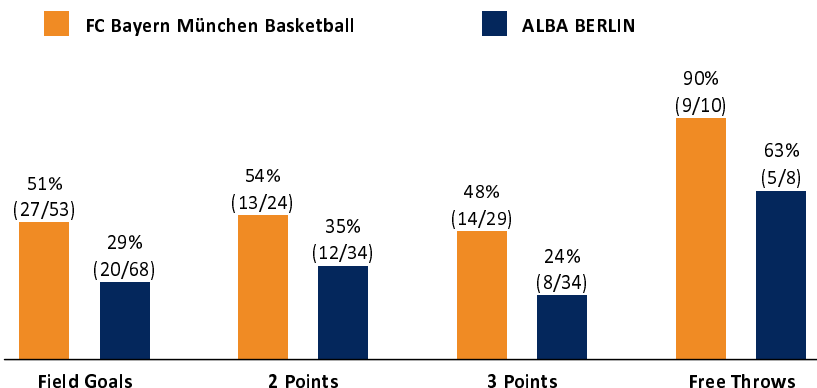

BER - ALBA BERLIN (Coach: GONZALEZ Israel)

No.	Name	Min	PTS	2 Points	3 Points	Field Goals	Free Throws	OR	DR	TR	AS	ST	TO	BS	SB	PF	FD	EFF	+/-
0	BROWN Sterling	14:29	4	2/6 (33%)	0/4 (0%)	2/10 (20%)		1	1	2	1	1	2		1	3		-2	-8
*5	WETZELL Yanni	22:37	10	5/9 (56%)	0/1 (0%)	5/10 (50%)		2	2	4		1	2		2	3	1	8	-20
*6	DELOW Malte	19:51	6	0/3 (0%)	2/4 (50%)	2/7 (29%)		3	1	4	2	1	3		3	3	3	5	-7
9	MATTISSECK Jonas	16:02	0	0/1 (0%)	0/5 (0%)	0/6 (0%)					2		2			1	4	-6	-13
10	SCHNEIDER Tim	23:26	4	0/2 (0%)	1/3 (33%)	1/5 (20%)	1/2 (50%)	1	2	3		1			1	2	3	3	-10
*11	THOMAS Matt	22:50	12		3/9 (33%)	3/9 (33%)	3/4 (75%)		1	1	3	3	1					2	11
14	RUF Linus	DNP																	
15	HERMANNSSON Martin	21:56	4	2/5 (40%)	0/2 (0%)	2/7 (29%)		2	1	3	4	1	1				4	6	-25
16	NIKIC Kresimir	13:06	2	1/2 (50%)		1/2 (50%)			2	2	1							4	-17
25	RAPIEQUE Elias Jose	10:03	1				1/2 (50%)		3	3	1	1				1		5	-2
*32	THIEMANN Johannes	15:00	5	1/2 (50%)	1/4 (25%)	2/6 (33%)		1	1	2		2					2	3	-4
*34	BEAN Justin	20:40	5	1/4 (25%)	1/2 (50%)	2/6 (33%)		1	4	5								6	3
Team / Coach								5	2	7			2				5		
Totals		200:00	53	12/34 (35%)	8/34 (24%)	20/68 (29%)	5/8 (63%)	16	20	36	14	11	15		7	13	19	48	-24

FCB	Rebounds OR/DR/TR	BER
6 / 32 / 38		16 / 20 / 36
19	Assists	14
19	Fouls	13
13	Fouls Drawn	19
18	Turnovers	15
10	Steals	11
16	Points in the Paint	20
9	Second Chance Points	13
7	Fast Break Points	3
34 (75:41)	Biggest Lead	10 (2:12)
12-0 (35:19)	Biggest Scoring Run	8-0 (77:53)
	Lead Changes:	1
	Times Tied:	0

LEGEND
Min Minutes Played   DR Defensive Rebounds   AS Assists   BS Blocked Shots   PF Fouls   +/- Plus-Minus-Rating
DNP Did Not Play   OR Offensive Rebounds   ST Steals   SB Shots Blocked   FD Fouls Drawn   * Starters
PTS Points   TR Total Rebounds   TO Turnovers   EFF Efficiency = ((PTS + TR + AS + ST + BS) - ((FGA - FGM) + (FTA - FTM) + TO))