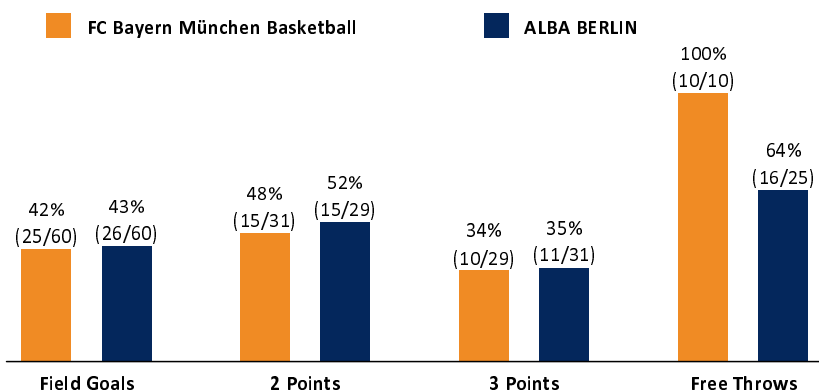

BER - ALBA BERLIN (Coach: GONZALEZ Israel)

No.	Name	Min	PTS	2 Points	3 Points	Field Goals	Free Throws	OR	DR	TR	AS	ST	TO	BS	SB	PF	FD	EFF	+/-	
0	BROWN Sterling	24:42	17	2/5 (40%)	4/7 (57%)	6/12 (50%)	1/1 (100%)		5	5	9	1	4			3	22	12		
5	WETZELL Yanni	19:47	9	2/3 (67%)		2/3 (67%)	5/6 (83%)	4	3	7	4	2		1	4	3	20	3		
*6	DELOW Malte	27:49	2	1/2 (50%)	0/3 (0%)	1/5 (20%)		2	2	4	2	1	1			4	1	4	6	
9	MATTISSECK Jonas	10:40	2	1/2 (50%)	0/1 (0%)	1/3 (33%)			2	2			1					1	3	
*10	SCHNEIDER Tim	22:35	7		2/6 (33%)	2/6 (33%)	1/2 (50%)	1	3	4	2	1					2	9	3	
*11	THOMAS Matt	25:23	21	4/4 (100%)	3/7 (43%)	7/11 (64%)	4/5 (80%)	1	1	2		1	1			2	4	18	-5	
16	NIKIC Kresimir	0:23	0															0	-3	
*19	OLINDE Louis	20:43	9	1/5 (20%)	2/5 (40%)	3/10 (30%)	1/2 (50%)	3	4	7	1	2	1		1	4	5	10	11	
*21	KOUMADJE Khalifa	19:10	5	1/1 (100%)		1/1 (100%)	3/4 (75%)	1	1	2	1		2				3	5	9	
25	RAPIEQUE Elias Jose	0:01	0															0	0	
32	THIEMANN Johannes	14:33	7	3/5 (60%)	0/2 (0%)	3/7 (43%)	1/5 (20%)				1		1	1		3	0	12		
34	BEAN Justin	14:14	0	0/2 (0%)		0/2 (0%)			2	2	1			1				2	-6	
Team / Coach								1	3	4			1		1		3			
Totals			200:00	79	15/29 (52%)	11/31 (35%)	26/60 (43%)	16/25 (64%)	13	26	39	21	8	12	2	2	15	24	94	9

FCB	Rebounds OR/DR/TR	BER
8 / 23 / 31		13 / 26 / 39
15	Assists	21
25	Fouls	15
14	Fouls Drawn	24
13	Turnovers	12
6	Steals	8
26	Points in the Paint	26
7	Second Chance Points	19
4	Fast Break Points	2
13 (18:5)	Biggest Lead	17 (56:73)
10-0 (18:5)	Biggest Scoring Run	16-0 (32:42)
	Lead Changes:	1
	Times Tied:	1

LEGEND

Min Minutes Played   DR Defensive Rebounds   AS Assists   BS Blocked Shots   PF Fouls   +/- Plus-Minus-Rating
DNP Did Not Play   OR Offensive Rebounds   ST Steals   SB Shots Blocked   FD Fouls Drawn   * Starters
PTS Points   TR Total Rebounds   TO Turnovers   EFF Efficiency = ((PTS + TR + AS + ST + BS) - ((FGA - FGM) + (FTA - FTM) + TO))