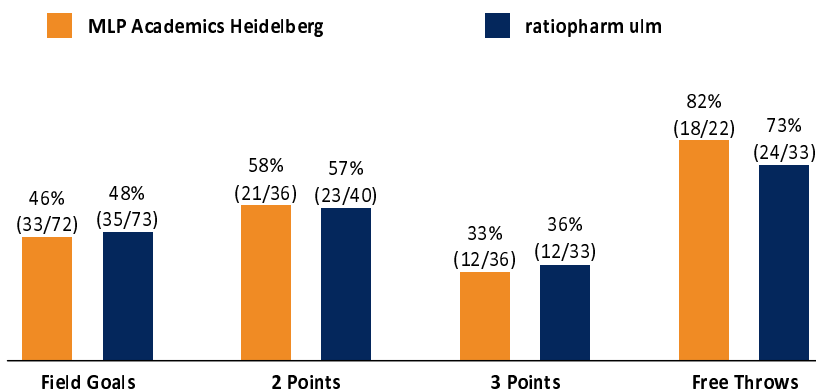

ULM - ratiopharm ulm (Coach: GAVEL Anton)

No.	Name	Min	PTS	2 Points	3 Points	Field Goals	Free Throws	OR	DR	TR	AS	ST	TO	BS	SB	PF	FD	EFF	+/-	
*2	DOS SANTOS Yago Mateus	30:34	21	4/7 (57%)	2/8 (25%)	6/15 (40%)	7/7 (100%)	1	4	5	7	1		1		4	6	26	17	
*5	KONATE Sagaba	12:36	0	0/3 (0%)		0/3 (0%)		1	1	2		1	3	1		3		-2	-14	
7	JENSEN Tobias Brahe	5:39	3		1/1 (100%)	1/1 (100%)			1	1						1		4	-4	
*8	CHRISTEN Robin	31:08	12	1/1 (100%)	3/8 (38%)	4/9 (44%)	1/2 (50%)	1	3	4		3	1			2	1	12	11	
13	BRETZEL Nicolas	20:19	13	6/10 (60%)	0/2 (0%)	6/12 (50%)	1/3 (33%)	1	4	5	1	1	1			4	2	11	5	
17	NUNEZ Juan	23:57	8	2/4 (50%)	0/1 (0%)	2/5 (40%)	4/6 (67%)		3	3	6	2	3			1	5	11	-10	
*22	KLEPEISZ Thomas	37:01	22	4/4 (100%)	4/7 (57%)	8/11 (73%)	2/2 (100%)		2	2	7	3	3	2		3	3	30	13	
32	HAWLEY Joshua	14:24	4	0/2 (0%)	1/1 (100%)	1/3 (33%)	1/2 (50%)		1	1			1			2	1	1	-3	
*35	JALLOW Karim	35:55	20	5/7 (71%)	1/5 (20%)	6/12 (50%)	7/9 (78%)	3	4	7	3	1	1		1	3	6	22	21	
63	FUCHS David	13:27	3	1/2 (50%)		1/2 (50%)	1/2 (50%)		3	3						2	1	4	14	
Team / Coach								6	1	7							7			
Totals			225:00	106	23/40 (57%)	12/33 (36%)	35/73 (48%)	24/33 (73%)	13	27	40	24	12	13	4	1	25	25	126	10

HDB	ULM
12 / 28 / 40	13 / 27 / 40
20	Rebounds OR/DR/TR
25	Assists
24	Fouls
22	Fouls Drawn
4	Turnovers
36	Steals
15	Points in the Paint
10	Second Chance Points
10 (83:73)	Fast Break Points
11-0 (49:53)	Biggest Lead
	Biggest Scoring Run
	Lead Changes: 5
	Times Tied: 8

EASYCREDIT-BBL.DE

Alle offiziellen Statistiken der easyCredit BBL, Daten, Rekorde uvm. gibt es auf easyCredit-BBL.de! Und für unterwegs: die neue offizielle Liga-App, kostenfrei für iOS und Android.

MAGENTASPORT.DE

Keinen Korb mehr verpassen - Alle Spiele der easyCredit Basketball Bundesliga und des MagentaSport BBL Pokals live auf MagentaSport.de

LEGEND
Min Minutes Played   DR Defensive Rebounds   AS Assists   BS Blocked Shots   PF Fouls   +/- Plus-Minus-Rating
DNP Did Not Play   OR Offensive Rebounds   ST Steals   SB Shots Blocked   FD Fouls Drawn   * Starters
PTS Points   TR Total Rebounds   TO Turnovers   EFF Efficiency = ((PTS + TR + AS + ST + BS) - ((FGA - FGM) + (FTA - FTM) + TO))