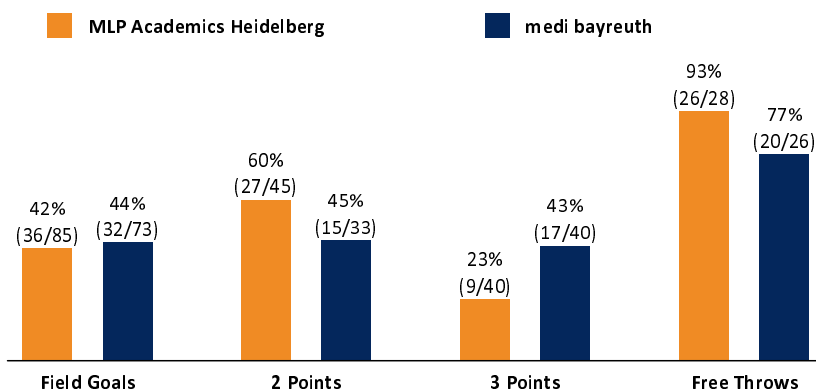

BAY - medi bayreuth (Coach: MASELL Lars)

No.	Name	Min	PTS	2 Points	3 Points	Field Goals	Free Throws	OR	DR	TR	AS	ST	TO	BS	SB	PF	FD	EFF	+/-
*0	CHILDRESS Brandon	41:01	37	2/7 (29%)	8/14 (57%)	10/21 (48%)	9/9 (100%)		6	6	5	1	4		2	4	7	34	2
1	HILL Ahmed	33:22	6	1/3 (33%)	1/6 (17%)	2/9 (22%)	1/1 (100%)		6	6	3	1	2			2	1	7	-10
*3	RICH Osaro Jürgen	19:46	9	2/3 (67%)	1/2 (50%)	3/5 (60%)	2/6 (33%)					2	3			5	3	2	10
9	BRUHNKE Kay	10:39	3	0/1 (0%)	1/6 (17%)	1/7 (14%)		1	1	2						1		-1	-17
10	DORETH Bastian	16:20	3		1/1 (100%)	1/1 (100%)		1	1	2	1					2		6	-15
16	NIKIC Kresimir	13:38	2	0/1 (0%)		0/1 (0%)	2/2 (100%)	2	1	3	1		2			2	1	3	-14
*23	YOUNG Kalif	18:30	1	0/2 (0%)		0/2 (0%)	1/2 (50%)	3	1	4		1	1			5	1	2	5
*34	ROWE Jackson	38:49	14	4/6 (67%)	1/3 (33%)	5/9 (56%)	3/4 (75%)	1	9	10	1	1	4	4	1	1	3	21	-3
*43	SARGIUNAS Ignas	42:46	24	5/9 (56%)	4/8 (50%)	9/17 (53%)	2/2 (100%)	2	2	4	6	1	2		2	1	3	25	6
44	GRANT Sasha	15:09	2	1/1 (100%)		1/1 (100%)			2	2			3			5		1	6
Team / Coach								4	1	5			2						3
Totals		250:00	101	15/33 (45%)	17/40 (43%)	32/73 (44%)	20/26 (77%)	14	30	44	17	7	23	4	5	28	19	103	-6

HDB	BAY
19 / 28 / 47	Rebounds OR/DR/TR 14 / 30 / 44
21	Assists 17
19	Fouls 28
28	Fouls Drawn 19
16	Turnovers 23
10	Steals 7
52	Points in the Paint 28
16	Second Chance Points 9
15	Fast Break Points 9
13 (38:25)	Biggest Lead 7 (73:80)
9-0 (15:10)	Biggest Scoring Run 12-0 (71:74)
	Lead Changes: 8
	Times Tied: 9

EASYCREDIT-BBL.DE

Alle offiziellen Statistiken der easyCredit BBL, Daten, Rekorde uvm. gibt es auf easyCredit-BBL.de! Und für unterwegs: die neue offizielle Liga-App, kostenfrei für iOS und Android.

MAGENTASPORT.DE

Keinen Korb mehr verpassen - Alle Spiele der easyCredit Basketball Bundesliga und des MagentaSport BBL Pokals live auf MagentaSport.de

LEGEND
Min Minutes Played   DR Defensive Rebounds   AS Assists   BS Blocked Shots   PF Fouls   +/- Plus-Minus-Rating
DNP Did Not Play   OR Offensive Rebounds   ST Steals   SB Shots Blocked   FD Fouls Drawn   * Starters
PTS Points   TR Total Rebounds   TO Turnovers   EFF Efficiency = ((PTS + TR + AS + ST + BS) - ((FGA - FGM) + (FTA - FTM) + TO))