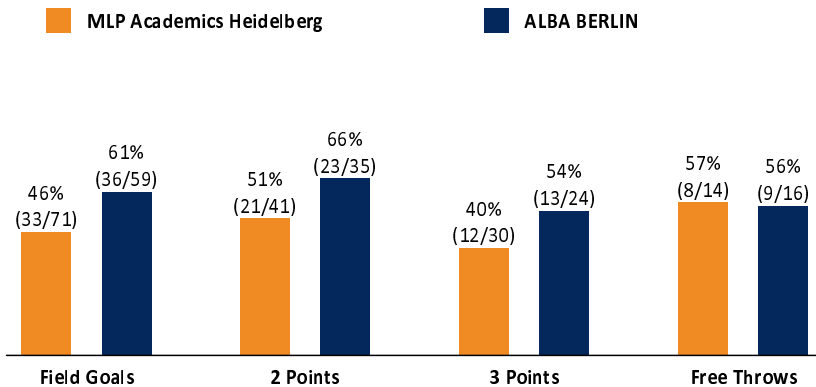

Referee: CICI Gentian
 Umpires: ARIK Tamer / BOHN Nicolai
 Commissioner: EICHHORN Christian

Attendance: 4.136
 Heidelberg, SNP dome (5.000 Plätze), SO 5 FEB 2023, 18:00, Game-ID: 27632

	Q1		Q2		Q3		Q4	
HDB	14	14	20	34	22	56	30	86
BER	18	18	22	40	26	66	28	94

BER - ALBA BERLIN (Coach: GONZALEZ Israel)

No.	Name	Min	PTS	2 Points	3 Points	Field Goals	Free Throws	OR	DR	TR	AS	ST	TO	BS	SB	PF	FD	EFF	+/-	
*3	SMITH Jaleen	19:02	12	3/4 (75%)	2/4 (50%)	5/8 (63%)		1	2	3	2		1			2		13	1	
6	DELOW Maite	20:49	4	2/2 (100%)	0/2 (0%)	2/4 (50%)	0/2 (0%)		6	6	4	1	1			1	2	10	3	
*7	WETZELL Yanni	18:20	20	9/11 (82%)		9/11 (82%)	2/2 (100%)		2	2	1		2			3	3	19	1	
*9	MATTISSECK Jonas	22:46	6	0/3 (0%)	2/2 (100%)	2/5 (40%)		1	1	2	1		1			5	1	5	-2	
10	SCHNEIDER Tim	20:06	11	3/4 (75%)	1/3 (33%)	4/7 (57%)	2/3 (67%)		1	2	3	1					2	11	3	
*19	OLINDE Louis	17:35	10	1/2 (50%)	2/3 (67%)	3/5 (60%)	2/4 (50%)	1	1	2	2	2	1	1			4	12	3	
20	KAMERIC Abdulah	6:08	2		0/1 (0%)	0/1 (0%)	2/3 (67%)						1			1	2	-1	1	
32	THIEMANN Johannes	7:03	0					1	1	2			2			1	2	0	-2	
*43	SIKMA Luke	22:03	10	2/4 (50%)	2/2 (100%)	4/6 (67%)			5	5	10	2	2			2	1	23	4	
44	LAMMERS Ben	17:33	2	1/3 (33%)		1/3 (33%)			6	6	2			2	1	1		10	12	
45	BLATT Tamir	8:32	3		1/2 (50%)	1/2 (50%)					3		1					4	9	
50	ZOOSMAN Yovel	20:03	14	2/2 (100%)	3/5 (60%)	5/7 (71%)	1/2 (50%)	1	2	3	3		3			1	2	14	7	
Team / Coach								1	1	2								2		
Totals			200:00	94	23/35 (66%)	13/24 (54%)	36/59 (61%)	9/16 (56%)	7	29	36	28	6	15	3	1	17	19	122	8