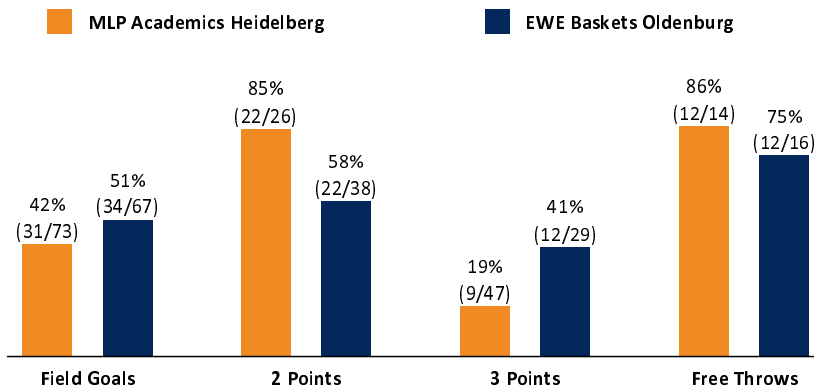

OLD - EWE Baskets Oldenburg (Coach: CALLES Pedro)

No.	Name	Min	PTS	2 Points	3 Points	Field Goals	Free Throws	OR	DR	TR	AS	ST	TO	BS	SB	PF	FD	EFF	+/-	
*0	SCHOORMANN Len	28:50	8	1/3 (33%)	2/5 (40%)	3/8 (38%)		1	2	3	1	1	1				3	7	13	
2	CHAPMAN Brekkott	25:37	10	4/6 (67%)	0/3 (0%)	4/9 (44%)	2/2 (100%)	3	4	7		1	1			4	2	12	24	
*4	RUSSELL DeWayne	28:39	21	7/10 (70%)	1/4 (25%)	8/14 (57%)	4/6 (67%)		1	1	6	1	2			4	8	19	0	
7	HEMSCHMEIER Fritz	DNP																		
*11	FOSTER Kyle	14:16	5	1/2 (50%)	1/5 (20%)	2/7 (29%)			1	1	2					1		3	-14	
*15	IZUNDU Ebuka	13:34	2	1/2 (50%)		1/2 (50%)		2	1	3			2	1		1	2	3	-1	
17	AGBAKOKO Norris	9:45	2	1/2 (50%)		1/2 (50%)		1	3	4				1		1		6	-3	
21	MANNING JR. Charles	22:06	18	4/8 (50%)	2/3 (67%)	6/11 (55%)	4/4 (100%)		3	3	3	1	2			3	3	18	9	
22	WANK Lukas	24:31	5	0/1 (0%)	1/2 (50%)	1/3 (33%)	2/2 (100%)		1	1	3	2				3	1	9	17	
*24	WILLIAMS Deane	32:42	21	3/4 (75%)	5/7 (71%)	8/11 (73%)	0/2 (0%)	1	1	2	2	1				2	1	21	0	
Team / Coach								4	2	6							6			
Totals			200:00	92	22/38 (58%)	12/29 (41%)	34/67 (51%)	12/16 (75%)	12	19	31	17	7	8	2		19	20	104	9

HDB	OLD
22 / 22 / 44	12 / 19 / 31
21	17
20	19
19	20
14	8
5	7
40	40
25	13
6	4
4 (36:32)	16 (71:87)
7-0 (27:26)	9-0 (40:48)
Lead Changes: 12	
Times Tied: 6	

EASYCREDIT-BBL.DE
Alle offiziellen Statistiken der easyCredit BBL, Daten, Rekorde uvm. gibt es auf easyCredit-BBL.de! Und für unterwegs: die neue offizielle Liga-App, kostenfrei für iOS und Android.

Finanzen verstehen. Richtig entscheiden.

LEGEND
Min Minutes Played   DR Defensive Rebounds   AS Assists   BS Blocked Shots   PF Fouls   +/- Plus-Minus-Rating
DNP Did Not Play   OR Offensive Rebounds   ST Steals   SB Shots Blocked   FD Fouls Drawn   * Starters
PTS Points   TR Total Rebounds   TO Turnovers   EFF Efficiency = ((PTS + TR + AS + ST + BS) - ((FGA - FGM) + (FTA - FTM) + TO))