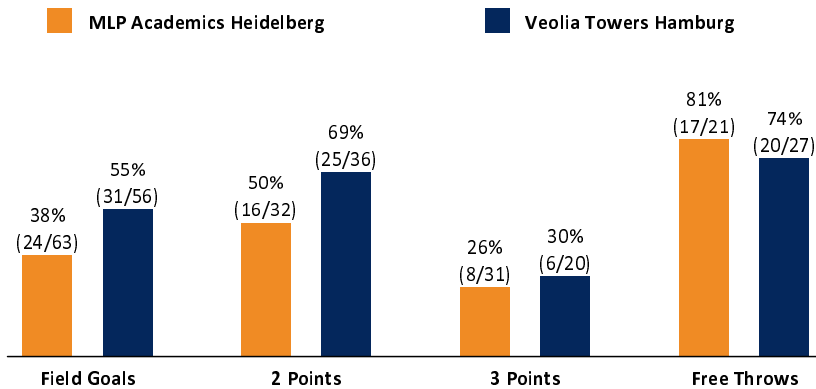

HAM - Veolia Towers Hamburg (Coach: BARLOSCHKY Benka)

No.	Name	Min	PTS	2 Points	3 Points	Field Goals	Free Throws	OR	DR	TR	AS	ST	TO	BS	SB	PF	FD	EFF	+/-	
*1	KRAUSE Niklas	16:46	3	1/2 (50%)	0/1 (0%)	1/3 (33%)	1/2 (50%)		1	1	1	1				3	2	3	-4	
*3	HUGHES Mark	30:52	6	1/2 (50%)	1/7 (14%)	2/9 (22%)	1/1 (100%)		3	3	1	1	3	1		2		2	9	
5	BRAUNER Nico	9:43	0								1					3		1	5	
6	MÖLLER Leif	2:08	0									1				1		1	1	
*10	DZIEWA Aleksander	26:36	12	4/6 (67%)		4/6 (67%)	4/4 (100%)	1	5	6	4	1	3	1	1	1	5	19	14	
*11	CHRISTMAS William	27:25	15	7/9 (78%)	0/2 (0%)	7/11 (64%)	1/3 (33%)	1	3	4	3	4	4	2		4	3	18	6	
*12	HINRICHS Seth	30:28	17	4/6 (67%)	2/3 (67%)	6/9 (67%)	3/3 (100%)	1	7	8		1				4	3	23	22	
13	KING Vincent	19:50	14	4/6 (67%)	1/5 (20%)	5/11 (45%)	3/4 (75%)		3	3	2	1	3		1	2	2	10	1	
18	WOHLFARTH-BOTTERMANN Jonas	12:58	0				0/2 (0%)	1	2	3	1		4	1		4	2	-1	2	
42	DURHAM Aljami	23:14	21	4/5 (80%)	2/2 (100%)	6/7 (86%)	7/8 (88%)	1	3	4	3		1			1	6	25	19	
Team / Coach								3	1	4		1			1		3			
Totals			200:00	88	25/36 (69%)	6/20 (30%)	31/56 (55%)	20/27 (74%)	8	28	36	16	10	19	5	2	26	23	104	15

HDB	HAM
11 / 19 / 30	8 / 28 / 36
13	16
24	26
25	23
17	19
3	10
26	48
10	6
2	7
3 (7:4)	20 (53:73)
9-0 (49:58)	11-0 (53:73)
Lead Changes: 1	
Times Tied: 3	

LEGEND
Min Minutes Played   DR Defensive Rebounds   AS Assists   BS Blocked Shots   PF Fouls
DNP Did Not Play   OR Offensive Rebounds   ST Steals   SB Shots Blocked   FD Fouls Drawn
PTS Points   TR Total Rebounds   TO Turnovers   EFF Efficiency = ((PTS + TR + AS + ST + BS) - ((FGA - FGM) + (FTA - FTM) + TO))
+/- Plus-Minus-Rating Starters