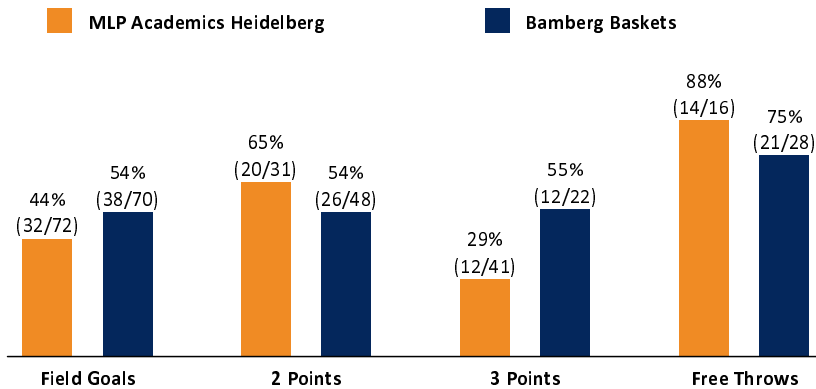

Referee: MATIP Martin  
 Umpires: MUTAPCIC Armin / KATTUR Radeesh  
 Commissioner: MOLITOR Horst

Attendance: 4.410  
 Heidelberg, SNP dome (5.000 Plätze), SO 5 NOV 2023, 15:30, Game-ID: 33232

	Q1		Q2		Q3		Q4	
HDB	20	20	22	42	27	69	21	90
BAM	27	27	25	52	32	84	25	109

**BAM - Bamberg Baskets** (Coach: AMIEL Oren)

No.	Name	Min	PTS	2 Points	3 Points	Field Goals	Free Throws	OR	DR	TR	AS	ST	TO	BS	SB	PF	FD	EFF	+/-	
*0	GRAY Justin	19:24	9	3/3 (100%)	1/3 (33%)	4/6 (67%)	0/1 (0%)		4	4	3	2		2		4	2	17	18	
1	HERZOG Lukas	12:23	0	0/2 (0%)		0/2 (0%)					1				1	2		-1	-8	
2	COPELAND Zach	25:09	23	1/2 (50%)	5/8 (63%)	6/10 (60%)	6/6 (100%)		3	3	4	1	1			2	6	26	7	
*3	JOHNSON Malik	27:41	8	1/2 (50%)	0/1 (0%)	1/3 (33%)	6/8 (75%)		3	3	7	4	3			3	5	15	28	
*4	NELSON Adrian	31:25	20	6/13 (46%)	2/2 (100%)	8/15 (53%)	2/3 (67%)	3	2	5	2	1			1	1	2	20	18	
*9	TADDA Karsten	11:39	2	1/1 (100%)	0/1 (0%)	1/2 (50%)					1		1			1		1	15	
11	WOHLRATH Kevin	6:39	5	1/1 (100%)	1/2 (50%)	2/3 (67%)							1			2		3	4	
21	KAMERIC Abdulah	0:29	0										1					-1	-2	
22	WOODBURY Trey	25:18	23	5/8 (63%)	3/5 (60%)	8/13 (62%)	4/5 (80%)		1	1	2	1	2			2	2	19	-4	
35	ONU EJ	14:58	5	2/3 (67%)		2/3 (67%)	1/2 (50%)	1	3	4		1		1		1	9	0		
*65	STANIC Filip	24:55	14	6/13 (46%)		6/13 (46%)	2/3 (67%)	6	3	9	3	4	2		1	3	2	20	19	
Team / Coach								3	3	6						6				
Totals			200:00	109	26/48 (54%)	12/22 (55%)	38/70 (54%)	21/28 (75%)	13	22	35	23	14	11	3	3	20	20	134	19