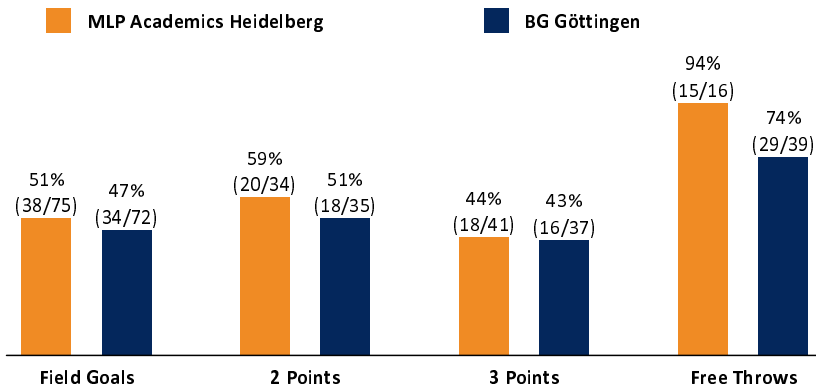

GOT - BG Göttingen (Coach: FOUCART Olivier)

No.	Name	Min	PTS	2 Points	3 Points	Field Goals	Free Throws	OR	DR	TR	AS	ST	TO	BS	SB	PF	FD	EFF	+/-
1	ENSMINGER Zachary	25:48	13	3/6 (50%)	2/5 (40%)	5/11 (45%)	1/4 (25%)		3	3		1	2			2	3	6	-3
*2	GIBSON Umoja	33:09	21	3/6 (50%)	2/7 (29%)	5/13 (38%)	9/11 (82%)	1	2	3	9				1	3	7	23	13
3	RICH Osaro Jürgen	16:17	13	1/2 (50%)	1/3 (33%)	2/5 (40%)	8/8 (100%)		1	1		1			1	4	4	12	9
8	HEMSCHEMEIER Peter	DNP																	
11	ANTICEVICH Grant	25:14	12	3/6 (50%)	2/4 (50%)	5/10 (50%)		1		1	1	1				1	2	10	5
*13	HUME Bodie	30:40	24	3/3 (100%)	5/8 (63%)	8/11 (73%)	3/5 (60%)	2	7	9		1	1			3	3	28	3
14	HARTWICH Philipp	11:18	3	1/1 (100%)		1/1 (100%)	1/1 (100%)	1	2	3						2	1	6	4
15	WÜLLNER Max	DNP																	
*17	MÖNNINGHOFF Mathis	21:17	3		1/2 (50%)	1/2 (50%)			1	1	1					2		4	-1
*21	ZUGIC Fedor	27:35	8	2/8 (25%)	1/4 (25%)	3/12 (25%)	1/2 (50%)		1	1	2		3	1		1	4	-1	-11
*25	SILINS Karlis	33:42	16	2/3 (67%)	2/4 (50%)	4/7 (57%)	6/8 (75%)	4	9	13	1		2	1	1	2	8	24	1
Team / Coach								4	1	5								5	
Totals		225:00	113	18/35 (51%)	16/37 (43%)	34/72 (47%)	29/39 (74%)	13	27	40	14	4	8	2	3	20	32	117	4

HDB	GOT
6 / 27 / 33	13 / 27 / 40
23	14
32	20
20	32
9	8
6	4
40	32
9	14
2	10
12 (66:54)	7 (7:14)
11-0 (66:54)	12-0 (70:72)
Lead Changes: 18	
Times Tied: 13	

EASYCREDIT-BBL.DE
Alle offiziellen Statistiken der easyCredit BBL, Daten, Rekorde uvm. gibt es auf easyCredit-BBL.de! Und für unterwegs: die neue offizielle Liga-App, kostenfrei für iOS und Android.

Finanzen verstehen. Richtig entscheiden.

LEGEND
Min Minutes Played   DR Defensive Rebounds   AS Assists   BS Blocked Shots   PF Fouls   +/- Plus-Minus-Rating
DNP Did Not Play   OR Offensive Rebounds   ST Steals   SB Shots Blocked   FD Fouls Drawn   * Starters
PTS Points   TR Total Rebounds   TO Turnovers   EFF Efficiency = ((PTS + TR + AS + ST + BS) - ((FGA - FGM) + (FTA - FTM) + TO))