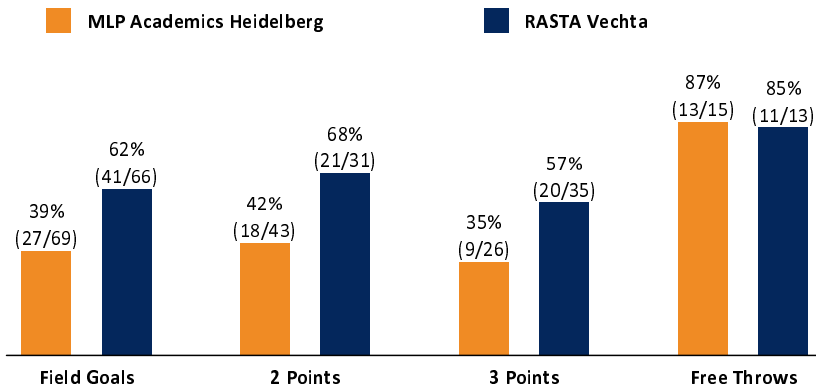

VEC - RASTA Vechta (Coach: HARRELSON Ty)

No.	Name	Min	PTS	2 Points	3 Points	Field Goals	Free Throws	OR	DR	TR	AS	ST	TO	BS	SB	PF	FD	EFF	+/-
6	VAN SLOOTEN Luc	12:36	2	1/2 (50%)	0/1 (0%)	1/3 (33%)			3	3	1	1	1					4	6
*9	FERNER Joschka	24:04	20	1/1 (100%)	6/9 (67%)	7/10 (70%)			4	4			1			1		20	43
*12	KUHSE Tommy	24:05	17	4/6 (67%)	3/4 (75%)	7/10 (70%)		1	3	4	12		1		1	1	5	29	25
*15	SCHWIEGER Ryan	16:25	13	2/3 (67%)	2/4 (50%)	4/7 (57%)	3/4 (75%)		2	2	2	1	4	1		1	3	11	11
*17	GRÜNLOH Johann	18:25	5	2/4 (50%)	0/1 (0%)	2/5 (40%)	1/2 (50%)	5		5	2	2	2	3		2	2	11	10
20	WILLIAMS Xeyrius	10:53	0		0/1 (0%)	0/1 (0%)			3	3			1			1		1	-6
21	AMINU Joel	22:35	11	1/2 (50%)	3/6 (50%)	4/8 (50%)		2	6	8	3		1			2	1	17	22
*25	IWUNDU Wes	19:59	14	3/5 (60%)	2/5 (40%)	5/10 (50%)	2/2 (100%)		6	6	4	2	3	1		3	2	19	20
*30	FLANIGAN Chip	16:55	2	1/1 (100%)		1/1 (100%)			2	2	4			1		2	1	9	12
31	REAVES Spencer	17:07	12		4/4 (100%)	4/4 (100%)					3		1			3	1	14	16
34	ARIRIGUZHON Richmond	16:56	17	6/7 (86%)		6/7 (86%)	5/5 (100%)	1	2	3		2	3			3	4	18	26
Team / Coach								2	4	6			1						5
Totals		200:00	113	21/31 (68%)	20/35 (57%)	41/66 (62%)	11/13 (85%)	11	35	46	31	8	19	6	1	19	19	158	37