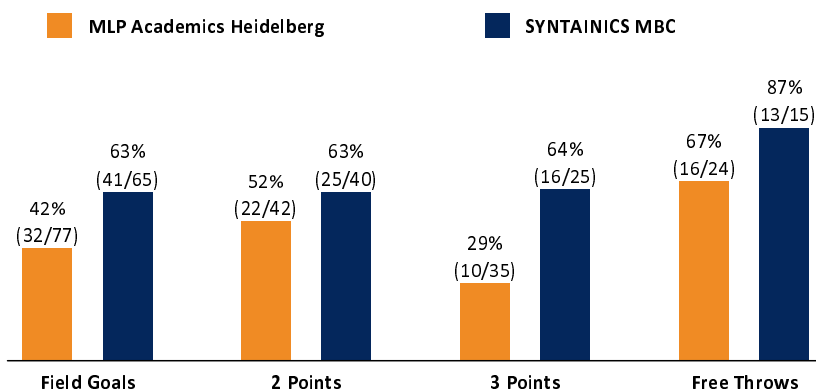

MBC - SYNTAINICS MBC (Coach: KRUNIC Predrag)

No.	Name	Min	PTS	2 Points	3 Points	Field Goals	Free Throws	OR	DR	TR	AS	ST	TO	BS	SB	PF	FD	EFF	+/-	
*8	BREUNIG Martin	31:02	18	7/8 (88%)	1/1 (100%)	8/9 (89%)	1/2 (50%)	1	5	6	2	2	2	1		3	3	25	20	
11	MUSHIDI Kostja	13:56	13	2/2 (100%)	3/3 (100%)	5/5 (100%)			1	1	5	1	2			3	1	18	20	
13	DUNN Jhonathan	7:58	6		2/3 (67%)	2/3 (67%)							1				1	4	-6	
*15	JELKS Stephon	27:29	17	3/4 (75%)	3/4 (75%)	6/8 (75%)	2/3 (67%)	4	4	8	5					5	5	27	27	
20	BALDWIN Diante	21:17	10	4/6 (67%)		4/6 (67%)	2/2 (100%)				4		6	1	1	1	4	7	-9	
*22	STOVE Jhonathan	29:39	21	3/7 (43%)	5/6 (83%)	8/13 (62%)		3	4	7	3	1	5		2	1	22	19		
*23	CALLISON Charles	24:22	16	4/7 (57%)	2/6 (33%)	6/13 (46%)	2/2 (100%)	1		1	3	1	2			3	1	12	33	
*25	NDOW Chris-Ebou	33:10	8	1/4 (25%)	0/1 (0%)	1/5 (20%)	6/6 (100%)		11	11	3	3	1		2	2	3	20	4	
54	BRYANT John	8:58	2	1/2 (50%)		1/2 (50%)			1	1	1		2		1	3		1	1	
55	HOUNNOU Ralph	2:09	0		0/1 (0%)	0/1 (0%)							1					-2	-4	
Team / Coach									4	4			1				3			
Totals			200:00	111	25/40 (63%)	16/25 (64%)	41/65 (63%)	13/15 (87%)	9	30	39	26	8	23	2	6	21	18	137	21

HDB	MBC
18 / 15 / 33	Rebounds OR/DR/TR 9 / 30 / 39
17	Assists 26
19	Fouls 21
20	Fouls Drawn 18
14	Turnovers 23
11	Steals 8
40	Points in the Paint 48
24	Second Chance Points 18
11	Fast Break Points 7
0 (2:2)	Biggest Lead 25 (82:107)
9-0 (25:28)	Biggest Scoring Run 12-0 (73:96)
	Lead Changes: 0
	Times Tied: 1

LEGEND
Min Minutes Played   DR Defensive Rebounds   AS Assists   BS Blocked Shots   PF Fouls   +/- Plus-Minus-Rating
DNP Did Not Play   OR Offensive Rebounds   ST Steals   SB Shots Blocked   FD Fouls Drawn   * Starters
PTS Points   TR Total Rebounds   TO Turnovers   EFF Efficiency = ((PTS + TR + AS + ST + BS) - ((FGA - FGM) + (FTA - FTM) + TO))