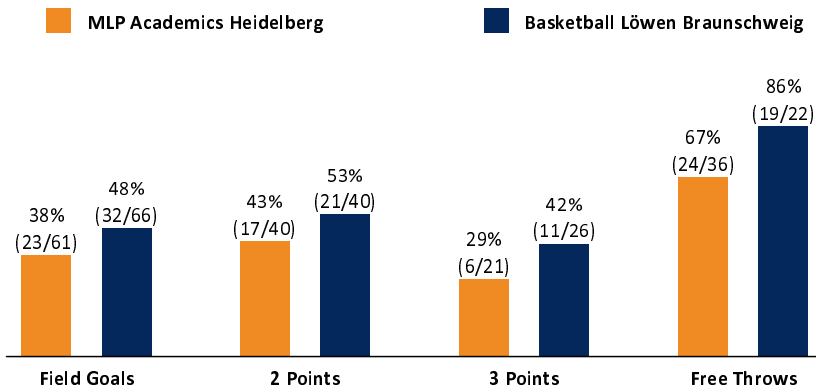

BRA - Basketball Löwen Braunschweig (Coach: RAMIREZ Jesus)

No.	Name	Min	PTS	2 Points	3 Points	Field Goals	Free Throws	OR	DR	TR	AS	ST	TO	BS	SB	PF	FD	EFF	+/-
*1	CROCKETT JR. TJ	16:48	16	2/4 (50%)	4/5 (80%)	6/9 (67%)					1		2			4		12	12
*3	TISCHLER Nicholas	26:10	12	2/4 (50%)	1/2 (50%)	3/6 (50%)	5/5 (100%)		2	2	3		1	1		2	3	14	17
4	AYDINOGLU Gian	5:44	0						1	1						5	1	1	-11
6	ZYLKA Ferdinand	20:36	17	5/9 (56%)	1/3 (33%)	6/12 (50%)	4/4 (100%)		1	1	1	2				4	3	15	9
*8	BANGO Jilson	19:42	7	2/4 (50%)		2/4 (50%)	3/3 (100%)	1	5	6	2		1	3		2	3	15	12
*10	FRU Sananda	21:46	16	3/4 (75%)	3/5 (60%)	6/9 (67%)	1/2 (50%)	2	1	3	2		1	1		3	3	17	23
13	TISCHLER Brandon	19:34	4	2/5 (40%)	0/2 (0%)	2/7 (29%)		2	4	6	1	1	5		1	4	3	2	0
*14	RORIE Ahmaad	31:08	13	2/4 (50%)	2/7 (29%)	4/11 (36%)	3/4 (75%)	1	4	5	8	2	3			3	2	17	27
15	PETERKA Martin	18:31	4	1/3 (33%)	0/2 (0%)	1/5 (20%)	2/2 (100%)	3		3	1					2	1	4	0
43	SYLLA Amar	20:01	5	2/3 (67%)		2/3 (67%)	1/2 (50%)	3	7	10	2		1	1		2	2	15	1
Team / Coach								2	4	6							6		
Totals		200:00	94	21/40 (53%)	11/26 (42%)	32/66 (48%)	19/22 (86%)	14	29	43	21	5	14	6	1	31	21	118	18

HDB	BRA
13 / 20 / 33	Rebounds OR/DR/TR 14 / 29 / 43
18	Assists 21
21	Fouls 31
31	Fouls Drawn 21
12	Turnovers 14
8	Steals 5
34	Points in the Paint 40
13	Second Chance Points 13
2	Fast Break Points 6
2 (6:4)	Biggest Lead 20 (74:94)
10-0 (60:68)	Biggest Scoring Run 10-0 (42:60)
	Lead Changes: 4
	Times Tied: 6

EASYCREDIT-BBL.DE
Alle offiziellen Statistiken der easyCredit BBL, Daten, Rekorde uvm. gibt es auf easyCredit-BBL.de! Und für unterwegs: die neue offizielle Liga-App, kostenfrei für iOS und Android.

Finanzen verstehen. Richtig entscheiden.

LEGEND
Min Minutes Played   DR Defensive Rebounds   AS Assists   BS Blocked Shots   PF Fouls   +/- Plus-Minus-Rating
DNP Did Not Play   OR Offensive Rebounds   ST Steals   SB Shots Blocked   FD Fouls Drawn   * Starters
PTS Points   TR Total Rebounds   TO Turnovers   EFF Efficiency = ((PTS + TR + AS + ST + BS) - ((FGA - FGM) + (FTA - FTM) + TO))