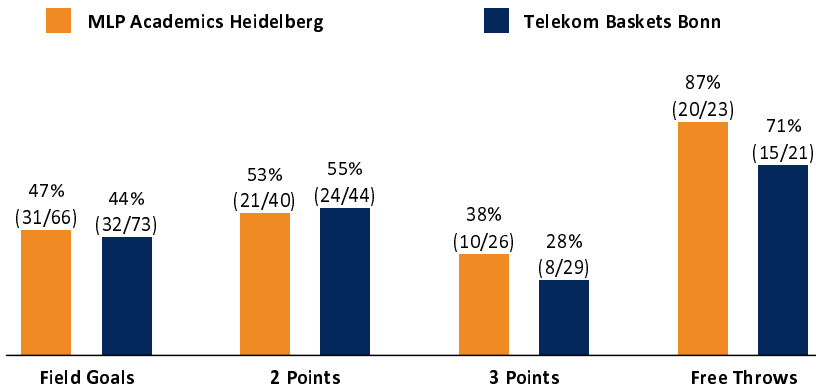

BON - Telekom Baskets Bonn (Coach: MOORS Roel)

No.	Name	Min	PTS	2 Points	3 Points	Field Goals	Free Throws	OR	DR	TR	AS	ST	TO	BS	SB	PF	FD	EFF	+/-
0	BLUNT Tyreese	DNP																	
1	FLAGG Savion	17:54	2	1/2 (50%)	0/1 (0%)	1/3 (33%)		1	3	4	2					1		6	5
*2	GRIESEL Sam	19:26	3	1/6 (17%)	0/1 (0%)	1/7 (14%)	1/2 (50%)	2	2	4	2	1	1			1	3	2	-8
*4	WATSON JR. Glynn	6:49	0	0/1 (0%)	0/2 (0%)	0/3 (0%)										1		-3	-23
5	FREY Harald	27:38	18	3/6 (50%)	3/6 (50%)	6/12 (50%)	3/3 (100%)	2	1	3	7	2	3			3	4	21	17
11	FOBBS Brian	25:20	10	3/8 (38%)	1/4 (25%)	4/12 (33%)	1/2 (50%)		2	2	2	1	3			3	2	3	4
12	KOCH Florian	DNP																	
*19	PAPE Till	12:19	1		0/1 (0%)	0/1 (0%)	1/2 (50%)		1	1	2		1			1	1	1	-5
*22	KIRKWOOD Noah	23:00	16	3/4 (75%)	3/8 (38%)	6/12 (50%)	1/2 (50%)	1	5	6	1	1	1	2		3	5	18	-11
43	SENGFELDER Christian	35:16	17	6/9 (67%)	1/6 (17%)	7/15 (47%)	2/2 (100%)	2	5	7	1				1	4	1	17	5
*54	KENNEDY Thomas	32:18	20	7/8 (88%)		7/8 (88%)	6/8 (75%)	6	4	10	1	1	2	1		4	4	28	-9
Team / Coach								4	1	5		1					4		
Totals		200:00	87	24/44 (55%)	8/29 (28%)	32/73 (44%)	15/21 (71%)	18	24	42	18	6	12	3	1	21	20	97	-5

HDB	BON
13 / 24 / 37	18 / 24 / 42
21	18
20	21
21	20
12	12
7	6
40	46
17	25
	6
17 (43:26)	0 (3:3)
12-0 (37:22)	10-0 (47:40)
	0
	2

LEGEND
Min Minutes Played   DR Defensive Rebounds   AS Assists   BS Blocked Shots   PF Fouls   +/- Plus-Minus-Rating
DNP Did Not Play   OR Offensive Rebounds   ST Steals   SB Shots Blocked   FD Fouls Drawn   * Starters
PTS Points   TR Total Rebounds   TO Turnovers   EFF Efficiency = ((PTS + TR + AS + ST + BS) - ((FGA - FGM) + (FTA - FTM) + TO))