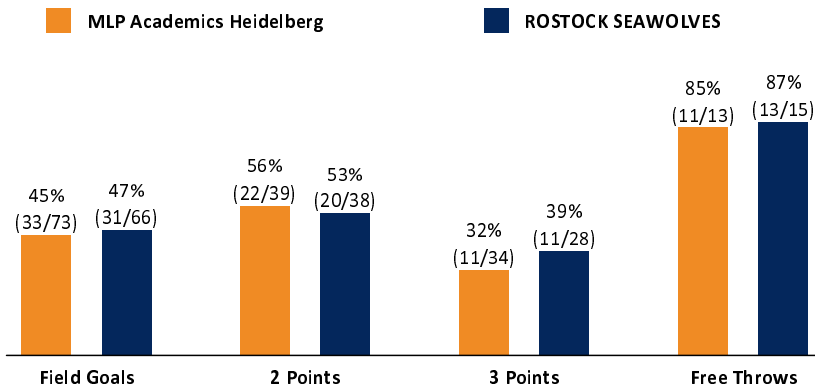

Referee: MUTAPCIC Armin
 Umpires: STREIT Enrico / BOHN Andreas
 Commissioner: MOLITOR Horst

Attendance: 3.877
 Heidelberg, SNP dome (4.410 Plätze), SA 16 MRZ 2024, 18:30, Game-ID: 33393

	Q1		Q2		Q3		Q4	
HDB	22	22	17	39	12	51	37	88
HRO	18	18	26	44	18	62	24	86

HRO - ROSTOCK SEAWOLVES (Coach: HELD Christian)

No.	Name	Min	PTS	2 Points	3 Points	Field Goals	Free Throws	OR	DR	TR	AS	ST	TO	BS	SB	PF	FD	EFF	+/-	
*2	NELSON Tyler	21:06	16	3/6 (50%)	3/7 (43%)	6/13 (46%)	1/2 (50%)		1	1	2		1		1	1	10	-5		
5	CARTER Chris	9:48	3	0/1 (0%)	1/1 (100%)	1/2 (50%)		1		1	1	2	1			2	1	5	-7	
6	AIDENOJIE Darren	DNP																		
*8	MEDFOLL Lester	30:12	10	1/3 (33%)	2/5 (40%)	3/8 (38%)	2/2 (100%)		4	4	5	2	3			3	3	13	5	
*11	GOODWIN Chevez	14:21	8	3/6 (50%)		3/6 (50%)	2/2 (100%)		3	3	2		1		2	5	3	9	-1	
*13	LOCKETT Eric	26:09	6	2/7 (29%)	0/1 (0%)	2/8 (25%)	2/2 (100%)	2	3	5	1		2		1	1	2	4	-10	
15	AMAIZE Robin	16:29	2	1/1 (100%)	0/3 (0%)	1/4 (25%)			6	6	3		3			1	2	5	11	
18	GLOGER Till	19:06	14	4/6 (67%)		4/6 (67%)	6/7 (86%)		1	1			1			3	4	11	5	
19	THEIS Sid-Marlon	8:47	3		1/2 (50%)	1/2 (50%)			2	2						1		4	-5	
20	BRADLEY Matt	19:42	10	5/6 (83%)	0/2 (0%)	5/8 (63%)		1	1	2	5	1	1			1	1	14	-1	
*21	ALSTON JR. Derrick	34:20	14	1/2 (50%)	4/7 (57%)	5/9 (56%)		1	7	8	1		2	1	1	2	3	18	-2	
Team / Coach								3	2	5							5			
Totals			200:00	86	20/38 (53%)	11/28 (39%)	31/66 (47%)	13/15 (87%)	8	30	38	20	5	15	1	5	19	20	98	-2