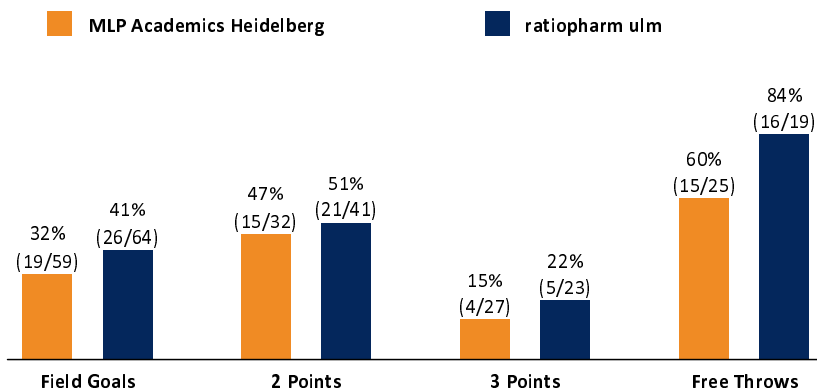

ULM - ratiopharm ulm (Coach: GAVEL Anton)

No.	Name	Min	PTS	2 Points	3 Points	Field Goals	Free Throws	OR	DR	TR	AS	ST	TO	BS	SB	PF	FD	EFF	+/-	
1	DADIET Pacome	19:00	13	4/4 (100%)	1/1 (100%)	5/5 (100%)	2/2 (100%)	1	2	3			1			2	2	15	0	
7	JENSEN Tobias Brahe	5:33	0		0/2 (0%)	0/2 (0%)			1	1	1		1			1		-1	-2	
8	CHRISTEN Robin	17:30	2	0/2 (0%)	0/1 (0%)	0/3 (0%)	2/2 (100%)	1	4	5	2					1	1	6	-5	
10	JESSUP Justinian	19:05	8	2/4 (50%)	1/4 (25%)	3/8 (38%)	1/1 (100%)		1	1	4		2			3	6	-3		
13	BRETZEL Nicolas	10:25	2	1/3 (33%)		1/3 (33%)		2	2	4	2		2			3	2	4	-3	
17	NUNEZ Juan	19:41	0	0/3 (0%)	0/3 (0%)	0/6 (0%)			4	4	2	1	2			1	2	-1	-1	
*22	KLEPEISZ Thomas	18:57	3		1/2 (50%)	1/2 (50%)			1	1	2	1				3	1	6	18	
*30	FIGUEROA L.J.	22:30	17	4/9 (44%)	1/6 (17%)	5/15 (33%)	6/9 (67%)	2	1	3		1				2	5	8	21	
*32	DE PAULA Georginho	19:29	2	0/1 (0%)		0/1 (0%)	2/2 (100%)		3	3	3		2			2	2	5	20	
*35	JALLOW Karim	21:29	16	6/9 (67%)	1/3 (33%)	7/12 (58%)	1/1 (100%)	2	2	2	2	2	2		1	1	1	15	13	
*50	WILLIAMS Trevion	26:21	10	4/6 (67%)	0/1 (0%)	4/7 (57%)	2/2 (100%)	3	9	12	2	2	2			2	2	21	22	
Team / Coach								3	2	5						5				
Totals			200:00	73	21/41 (51%)	5/23 (22%)	26/64 (41%)	16/19 (84%)	12	32	44	20	7	14		1	21	18	89	16

HDB	Rebounds OR/DR/TR	ULM
12 / 26 / 38		12 / 32 / 44
10	Assists	20
19	Fouls	21
21	Fouls Drawn	18
15	Turnovers	14
9	Steals	7
22	Points in the Paint	40
14	Second Chance Points	14
2	Fast Break Points	8
2 (2:0)	Biggest Lead	19 (52:71)
4-0 (26:34)	Biggest Scoring Run	7-0 (31:46)
	Lead Changes:	1
	Times Tied:	1

EASYCREDIT-BBL.DE
Alle offiziellen Statistiken der easyCredit BBL, Daten, Rekorde uvm. gibt es auf easyCredit-BBL.de! Und für unterwegs: die neue offizielle Liga-App, kostenfrei für iOS und Android.

Finanzen verstehen. Richtig entscheiden.

LEGEND
Min Minutes Played   DR Defensive Rebounds   AS Assists   BS Blocked Shots   PF Fouls   +/- Plus-Minus-Rating
DNP Did Not Play   OR Offensive Rebounds   ST Steals   SB Shots Blocked   FD Fouls Drawn   * Starters
PTS Points   TR Total Rebounds   TO Turnovers   EFF Efficiency = ((PTS + TR + AS + ST + BS) - ((FGA - FGM) + (FTA - FTM) + TO))