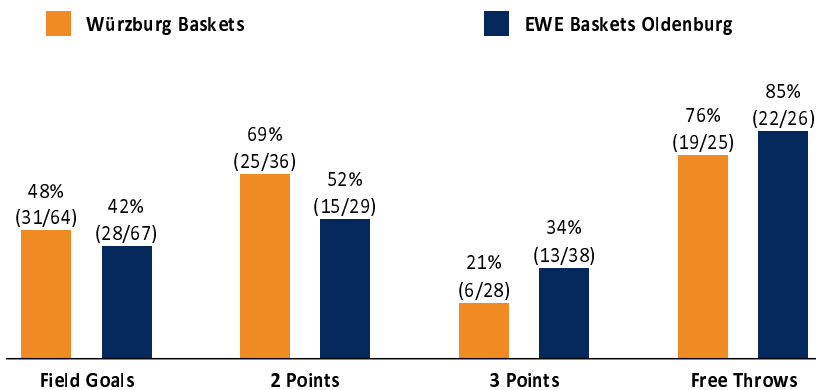

OLD - EWE Baskets Oldenburg (Coach: CALLES Pedro)

No.	Name	Min	PTS	2 Points	3 Points	Field Goals	Free Throws	OR	DR	TR	AS	ST	TO	BS	SB	PF	FD	EFF	+/-
*3	DILEO Maximilian	17:04	3	0/1 (0%)	1/4 (25%)	1/5 (20%)		2		2	1	1	2			2	1	1	-6
*4	RUSSELL DeWayne	28:46	14	3/6 (50%)	1/3 (33%)	4/9 (44%)	5/7 (71%)	2	4	6	12	1	5			4	9	21	2
*5	DRECHSEL Trey	15:58	6	2/5 (40%)	0/5 (0%)	2/10 (20%)	2/2 (100%)	3	2	5				2	1	1	3	0	
15	KLASSEN Owen	22:37	16	7/8 (88%)		7/8 (88%)	2/4 (50%)	2	3	5	2	1	1		1	3	4	20	4
*21	LEISSNER Tanner	22:40	24	1/2 (50%)	5/9 (56%)	6/11 (55%)	7/7 (100%)	1	2	3			1		1	4	4	21	8
*22	HOLYFIELD T.J.	14:31	2	1/2 (50%)	0/2 (0%)	1/4 (25%)		1	2	3			3			3	1	-1	6
25	OGBE Kenneth	22:00	9	0/2 (0%)	3/6 (50%)	3/8 (38%)		2	2	4				1		3	1	8	4
31	TEAGUE MaCio	25:53	6	1/3 (33%)	0/3 (0%)	1/6 (17%)	4/4 (100%)		1	1	1					1	3	3	4
33	HUNDT Bennet	10:28	3		1/2 (50%)	1/2 (50%)					2		2		1	3	2	2	5
35	PIANIC Alen	20:03	8		2/4 (50%)	2/4 (50%)	2/2 (100%)	1	1	2	2		1			1	1	9	-7
Team / Coach								2	3	5							5		
Totals			200:00	91	15/29 (52%)	13/38 (34%)	28/67 (42%)	22/26 (85%)	16	20	36	20	3	15	6	25	27	92	4

WUE	OLD
12 / 23 / 35	16 / 20 / 36
13	20
27	25
25	27
15	15
10	3
46	28
10	15
12	16
6 (49:43)	9 (27:36)
8-0 (10:9)	9-0 (15:23)
Lead Changes: 12	
Times Tied: 7	

EASYCREDIT-BBL.DE

Alle offiziellen Statistiken der easyCredit BBL, Daten, Rekorde uvm. gibt es auf easyCredit-BBL.de! Und für unterwegs: die neue offizielle Liga-App, kostenfrei für iOS und Android.

MAGENTASPORT.DE

Keinen Korb mehr verpassen - Alle Spiele der easyCredit Basketball Bundesliga und des MagentaSport BBL Pokals live auf MagentaSport.de

LEGEND
Min Minutes Played   DR Defensive Rebounds   AS Assists   BS Blocked Shots   PF Fouls   +/- Plus-Minus-Rating
DNP Did Not Play   OR Offensive Rebounds   ST Steals   SB Shots Blocked   FD Fouls Drawn   * Starters
PTS Points   TR Total Rebounds   TO Turnovers   EFF Efficiency = ((PTS + TR + AS + ST + BS) - ((FGA - FGM) + (FTA - FTM) + TO))