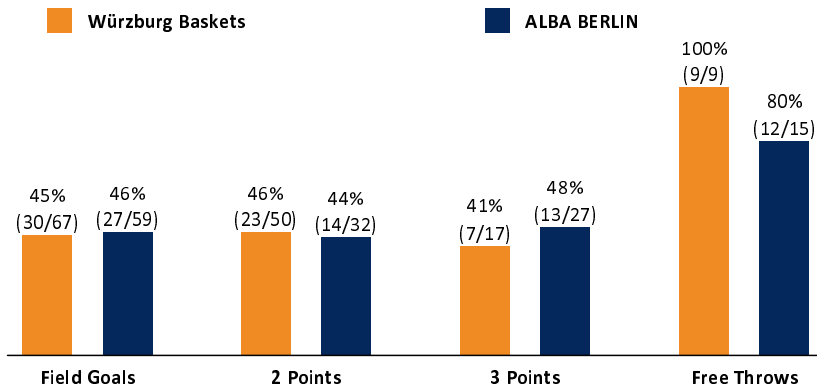

Würzburg Baskets

76 : 79

ALBA BERLIN

Referee: LOTTERMOSER Robert
Umpires: THEIS Christian / BOHN Andreas
Commissioner: EICHHORN Christian

Attendance: 3.011
Würzburg, tectake Arena Würzburg (3.140 Plätze), MO 23 JAN 2023, 19:00, Game-ID: 27607

Summary table showing scores by quarter (Q1-Q4) for WUE and BER.

WUE - Würzburg Baskets (Coach: FILIPOVSKI Sasa)

Main player statistics table for Würzburg Baskets, including columns for Name, Min, PTS, 2 Points, 3 Points, Field Goals, Free Throws, and various rebound/assist metrics.

BER - ALBA BERLIN (Coach: GONZALEZ Israel)

Main player statistics table for ALBA BERLIN, including columns for Name, Min, PTS, 2 Points, 3 Points, Field Goals, Free Throws, and various rebound/assist metrics.

Summary table comparing Würzburg Baskets (WUE) and ALBA BERLIN (BER) on various performance metrics like Rebounds, Assists, Fouls, etc.

EASYCREDIT-BBL.DE

Alle offiziellen Statistiken der easyCredit BBL, Daten, Rekorde uvm. gibt es auf easyCredit-BBL.de! Und für unterwegs: die neue offizielle Liga-App, kostenfrei für iOS und Android.

MAGENTASPORT.DE

Keinen Korb mehr verpassen - Alle Spiele der easyCredit Basketball Bundesliga und des MagentaSport BBL Pokals live auf MagentaSport.de

LEGEND: Min Minutes Played, DR Defensive Rebounds, AS Assists, BS Blocked Shots, PF Fouls, +/- Plus-Minus-Rating, DNP Did Not Play, OR Offensive Rebounds, ST Steals, SB Shots Blocked, FD Fouls Drawn, * Starters, PTS Points, TR Total Rebounds, TO Turnovers, EFF Efficiency = ((PTS + TR + AS + ST + BS) - ((FGA - FGM) + (FTA - FTM) + TO))