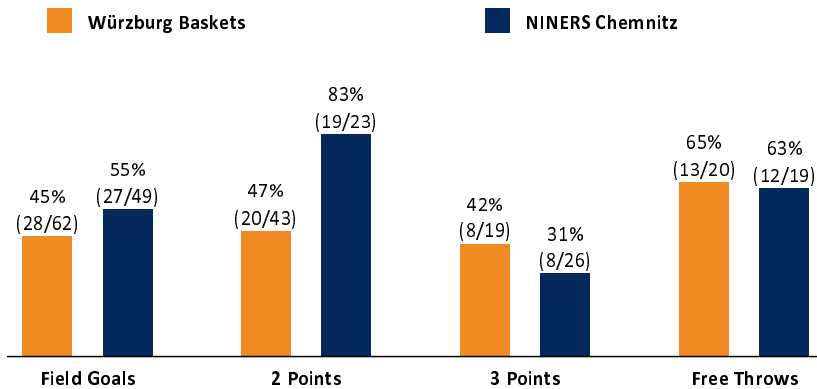

Würzburg Baskets

77 : 74

NINERS Chemnitz

Referee: REITER Moritz
Umpires: BARTH Benjamin / ROTTER Nicolas
Commissioner: BENDER Ute

Attendance: 2.738
Würzburg, tectake Arena Würzburg (3.140 Plätze), FR 3 FEB 2023, 20:30, Game-ID: 27625

Scoreboard table showing quarters Q1-Q4 for WUE and CHE.

WUE - Würzburg Baskets (Coach: FILIPOVSKI Sasa)

Main player statistics table for Würzburg Baskets including columns for Name, Min, PTS, 2 Points, 3 Points, Field Goals, Free Throws, and various rebound/assist metrics.

CHE - NINERS Chemnitz (Coach: PASTORE Rodrigo)

Main player statistics table for NINERS Chemnitz including columns for Name, Min, PTS, 2 Points, 3 Points, Field Goals, Free Throws, and various rebound/assist metrics.

Summary statistics table comparing WUE and CHE across various metrics like Rebounds, Assists, Fouls, and Turnovers.

EASYCREDIT-BBL.DE

Alle offiziellen Statistiken der easyCredit BBL, Daten, Rekorde uvm. gibt es auf easyCredit-BBL.de! Und für unterwegs: die neue offizielle Liga-App, kostenfrei für iOS und Android.

MAGENTASPORT.DE

Keinen Korb mehr verpassen - Alle Spiele der easyCredit Basketball Bundesliga und des MagentaSport BBL Pokals live auf MagentaSport.de

LEGEND
Min Minutes Played
DR Defensive Rebounds
AS Assists
BS Blocked Shots
PF Fouls
+/- Plus-Minus-Rating
DNP Did Not Play
OR Offensive Rebounds
ST Steals
SB Shots Blocked
FD Fouls Drawn
* Starters
PTS Points
TR Total Rebounds
TO Turnovers
EFF Efficiency = ((PTS + TR + AS + ST + BS) - ((FGA - FGM) + (FTA - FTM) + TO))